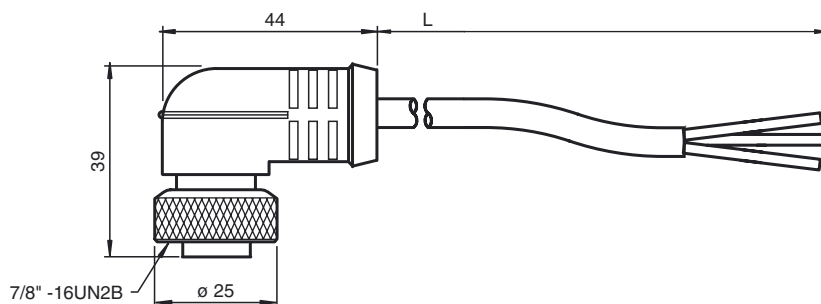

Model Number

V93-W-YE10M-STOOW

Female cordset, 7/8", 3-pin, STOOW cable

Features

- Thread 7/8"

Dimensions

Technical data

General specifications

Number of pins	3
Connection 1	socket
Construction type 1	right angle
Threading 1	7/8"
Connection 2	cable end

Electrical specifications

Operating voltage	U_B	max. 600 V
Test voltage		1500 V
Operating current		13 A
Volume resistance		< 5 m Ω

Ambient conditions

Ambient temperature	-40 ... 105 °C (-40 ... 221 °F)
---------------------	---------------------------------

Mechanical specifications

Protection degree	IP67
Material	
Contacts	Cu alloy gold plated
Body	PVC, yellow
Cable	PVC
Slotted nut	clear anodized aluminum
Core insulation	PVC
Cable	fine-strand, flexible
Sheath diameter	Ø 9.9 mm
Bending radius	10 x cable diameter
Color	yellow
Cores	3 x 1.5 mm ² (16 AWG)
Length	L
Note	STOOW UL Standard