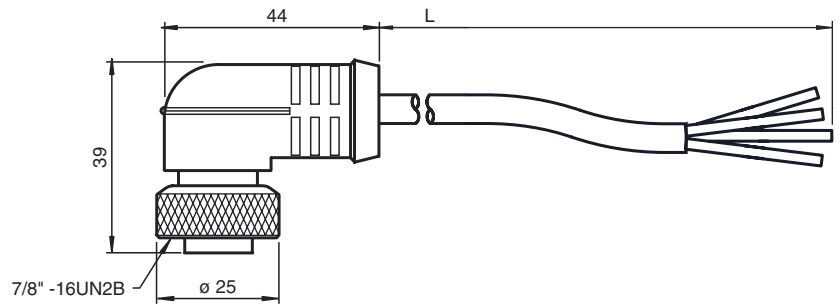

Model Number

V94-W-YE2M-STOOW

Female cordset, 7/8", 4-pin, STOOW cable

Features

- Thread 7/8"

Dimensions

Technical data

General specifications

Number of pins	4
Connection 1	socket
Construction type 1	right angle
Threading 1	7/8"
Connection 2	cable end

Electrical specifications

Operating voltage	U_B	max. 600 V
Test voltage		1500 V
Operating current		10 A
Volume resistance		< 5 m Ω

Ambient conditions

Ambient temperature	-40 ... 105 °C (-40 ... 221 °F)
---------------------	---------------------------------

Mechanical specifications

Protection degree	IP67	
Material		
Contacts	Cu alloy gold plated	
Body	PVC, yellow	
Cable	PVC	
Slotted nut	clear anodized aluminum	
Core insulation	PVC	
Cable	fine-strand, flexible	
Sheath diameter	Ø 10.7 mm	
Bending radius	10 x cable diameter	
Color	yellow	
Cores	4 x 1.5 mm ² (16 AWG)	
Length	L	2 m
Note	STOOW UL Standard	