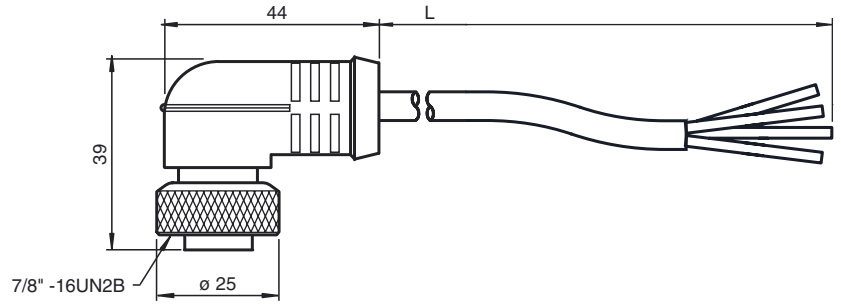

**Model Number**

**V94-W-YE4M-STOOW**

Female cordset, 7/8", 4-pin, STOOW cable

**Features**

- Thread 7/8"

**Dimensions**

**Technical data**

**General specifications**

Number of pins	4
Connection 1	socket
Construction type 1	right angle
Threading 1	7/8"
Connection 2	cable end

**Electrical specifications**

Operating voltage	U <sub>B</sub>	max. 600 V
Test voltage		1500 V
Operating current		10 A
Volume resistance		< 5 mΩ

**Ambient conditions**

Ambient temperature	-40 ... 105 °C (-40 ... 221 °F)
---------------------	---------------------------------

**Mechanical specifications**

Protection degree	IP67
Material	
Contacts	Cu alloy gold plated
Body	PVC, yellow
Cable	PVC
Slotted nut	clear anodized aluminum
Core insulation	PVC
Cable	fine-strand, flexible
Sheath diameter	Ø 10.7 mm
Bending radius	10 x cable diameter
Color	yellow
Cores	4 x 1.5 mm <sup>2</sup> (16 AWG)
Length	L 4 m
Note	STOOW UL Standard