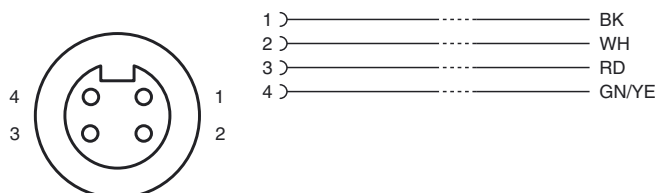

Electrical connection

Release date: 2013-12-10 17:12 Date of issue: 2013-12-10 912590_eng.xml

Refer to "General Notes Relating to Pepperl+Fuchs Product Information".