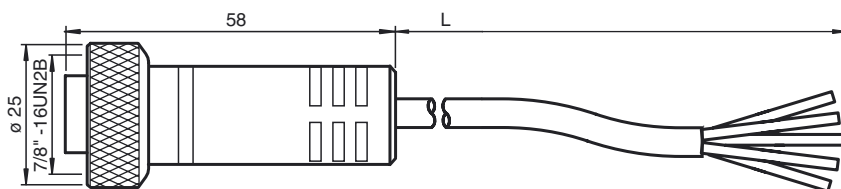

Model Number

V95-G-YE2M-STOOW

Female cordset, 7/8", 5-pin, STOOW cable

Features

- Thread 7/8"

Dimensions

Technical data

General specifications

Number of pins	5
Connection 1	socket
Construction type 1	straight
Threading 1	7/8"
Connection 2	cable end

Electrical specifications

Operating voltage	U_B	max. 600 V
Test voltage		1500 V
Operating current		8 A
Volume resistance		< 5 m Ω

Ambient conditions

Ambient temperature	-40 ... 105 °C (-40 ... 221 °F)
---------------------	---------------------------------

Mechanical specifications

Protection degree	IP67
Material	
Contacts	Cu alloy gold plated
Body	PVC, yellow
Cable	PVC
Slotted nut	clear anodized aluminum
Core insulation	PVC
Cable	fine-strand, flexible
Sheath diameter	Ø 12.9 mm
Bending radius	10 x cable diameter
Color	yellow
Cores	5 x 1.5 mm ² (16 AWG)
Length	L
Note	STOOW UL Standard