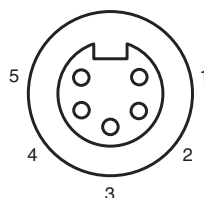

Model Number

V95-G-YE4M-STOOW

Female cordset, 7/8", 5-pin, STOOW cable

Features

- Thread 7/8"

Dimensions

Technical data

General specifications

Number of pins	5
Connection 1	socket
Construction type 1	straight
Threading 1	7/8"
Connection 2	cable end

Electrical specifications

Operating voltage	U_B	max. 600 V
Test voltage		1500 V
Operating current		8 A
Volume resistance		< 5 m Ω

Ambient conditions

Ambient temperature	-40 ... 105 °C (-40 ... 221 °F)
---------------------	---------------------------------

Mechanical specifications

Protection degree	IP67
Material	
Contacts	Cu alloy gold plated
Body	PVC, yellow
Cable	PVC
Slotted nut	clear anodized aluminum
Core insulation	PVC
Cable	fine-strand, flexible
Sheath diameter	\varnothing 12.9 mm
Bending radius	10 x cable diameter
Color	yellow
Cores	5 x 1.5 mm ² (16 AWG)
Length	L
Note	STOOW UL Standard

Approvals and certificates

UL approval	cULus Listed, General Purpose
-------------	-------------------------------

Electrical connection

1	WH
2	RD
3	GN/YE
4	OR
5	BK