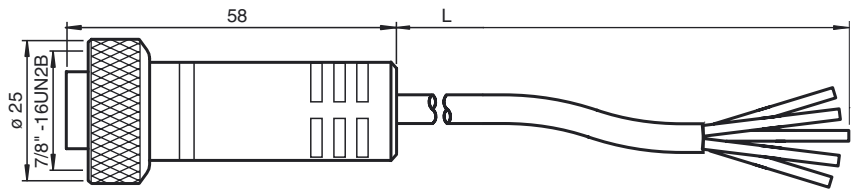

Model Number

V95-G-YE4M-STOOW

Female cordset, 7/8", 5-pin, STOOW cable

Features

- Thread 7/8"

Dimensions

Technical data

General specifications

Number of pins	5
Connection 1	socket
Construction type 1	straight
Threading 1	7/8"
Connection 2	cable end

Electrical specifications

Operating voltage	U_B	max. 600 V
Test voltage		1500 V
Operating current		8 A
Volume resistance		< 5 m Ω

Ambient conditions

Ambient temperature	-40 ... 105 °C (-40 ... 221 °F)
---------------------	---------------------------------

Mechanical specifications

Protection degree	IP67
Material	
Contacts	Cu alloy gold plated
Body	PVC, yellow
Cable	PVC
Slotted nut	clear anodized aluminum
Core insulation	PVC
Cable	fine-strand, flexible
Sheath diameter	\varnothing 12.9 mm
Bending radius	10 x cable diameter
Color	yellow
Cores	5 x 1.5 mm ² (16 AWG)
Length	L
Note	STOOW UL Standard