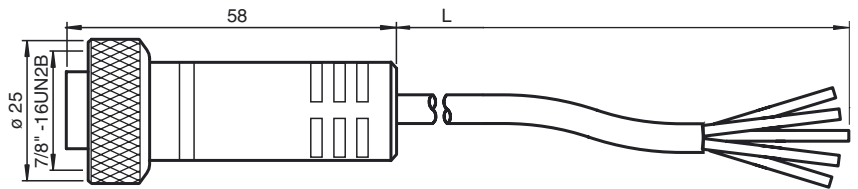

### Model Number

**V95-G-YE6M-STOOW**

Female cordset, 7/8", 5-pin, STOOW cable

### Features

- Thread 7/8"

### Dimensions

#### General specifications

Number of pins	5
Connection 1	socket
Construction type 1	straight
Threading 1	7/8"
Connection 2	cable end