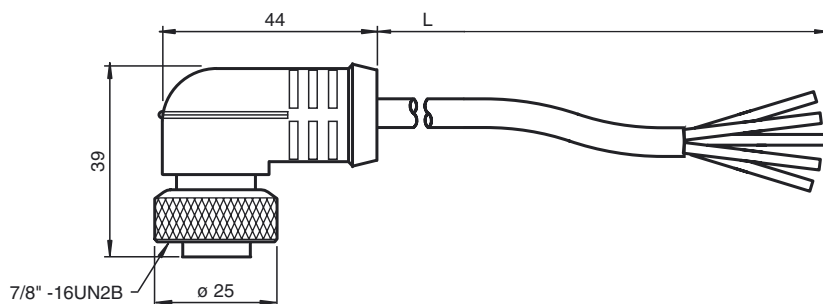

### Model Number

**V95-W-YE4M-STOOW**

Female cordset, 7/8", 5-pin, STOOW cable

### Features

- Thread 7/8"

### Dimensions

#### General specifications

Number of pins	5
Connection 1	socket
Construction type 1	right angle
Threading 1	7/8"
Connection 2	cable end