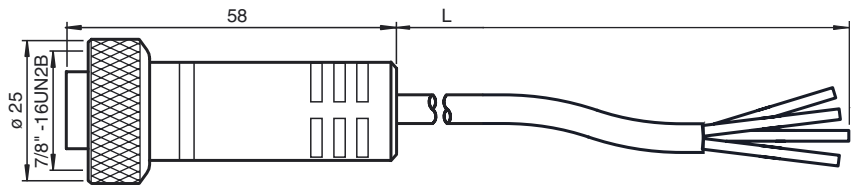

### Model Number

**V94-G-YE10M-STOOW**

Female cordset, 7/8", 4-pin, STOOW cable

### Features

- Thread 7/8"

### Dimensions

#### General specifications

Number of pins	4
Connection 1	socket
Construction type 1	straight
Threading 1	7/8"
Connection 2	cable end