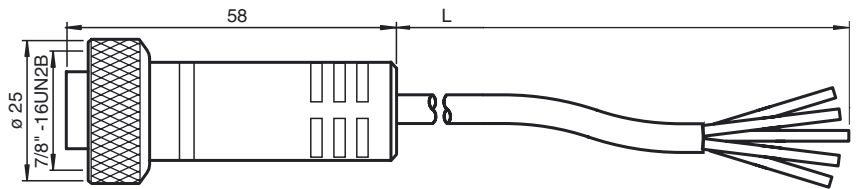

Model Number

V95-G-YE10M-STOOW

Female cordset, 7/8", 5-pin, STOOW cable

Features

- Thread 7/8"

Dimensions

Technical data

General specifications

Number of pins	5
Connection 1	socket
Construction type 1	straight
Threading 1	7/8"
Connection 2	cable end

Electrical specifications

Operating voltage	U_B	max. 600 V
Test voltage		1500 V
Operating current		8 A
Volume resistance		< 5 m Ω

Ambient conditions

Ambient temperature	-40 ... 105 °C (-40 ... 221 °F)
---------------------	---------------------------------

Mechanical specifications

Protection degree	IP67
Material	
Contacts	Cu alloy gold plated
Body	PVC, yellow
Cable	PVC
Slotted nut	clear anodized aluminum
Core insulation	PVC
Cable	fine-strand, flexible
Sheath diameter	Ø 12.9 mm
Bending radius	10 x cable diameter
Color	yellow
Cores	5 x 1.5 mm ² (16 AWG)
Length	L
Note	STOOW UL Standard