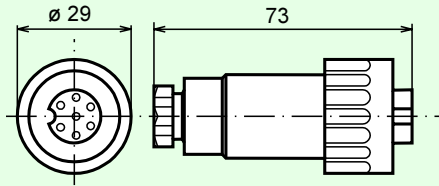

Cable connecting boxes

Cable connecting boxes

9411 A

Cable connecting box, 7-pin, straight
Manufacturer: Amphenol

9414 B

Cable connecting box, 5-pin, angled
Manufacturer: Amphenol

9411 B

Cable connecting box, 7-pin, angled
Manufacturer: Amphenol

9415

Cable connecting box, 7-pin, straight
Manufacturer: Amphenol

9412

Cable connecting box, 4-pin, angled
Manufacturer: Amphenol DIN 43650

9416 C

Plug, 12-pin, straight
Manufacturer: Coninvers

9414 A

Cable connecting box, 5-pin, straight
Manufacturer: Amphenol

9416

Cable connecting box, 12-pin, right turning
(contact numbering clockwise), straight
Manufacturer: Coninvers

Date of issue 20.08.1998