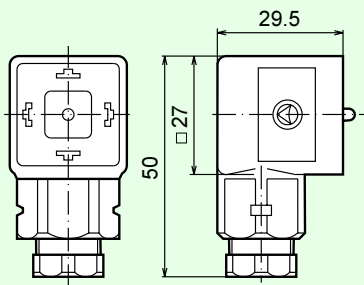

Cable connecting boxes

Cable connecting boxes

9411 A

Cable connecting box, 7-pin, straight
Manufacturer: Amphenol

9414 B

Cable connecting box, 5-pin, angled
Manufacturer: Amphenol

9411 B

Cable connecting box, 7-pin, angled
Manufacturer: Amphenol

9415

Cable connecting box, 7-pin, straight
Manufacturer: Amphenol

9412

Cable connecting box, 4-pin, angled
Manufacturer: Amphenol DIN 43650

9416 C

Plug, 12-pin, straight
Manufacturer: Coninvers

9414 A

Cable connecting box, 5-pin, straight
Manufacturer: Amphenol

9416

Cable connecting box, 12-pin, right turning
(contact numbering clockwise), straight
Manufacturer: Coninvers

Date of issue 20.08.1998