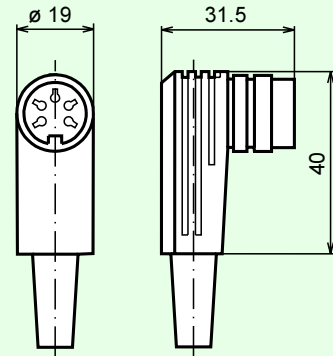

Cable connecting boxes

Cable connecting boxes

9411 A

Cable connecting box, 7-pin, straight
Manufacturer: Amphenol

9414 B

Cable connecting box, 5-pin, angled
Manufacturer: Amphenol

9411 B

Cable connecting box, 7-pin, angled
Manufacturer: Amphenol

9415

Cable connecting box, 7-pin, straight
Manufacturer: Amphenol

9412

Cable connecting box, 4-pin, angled
Manufacturer: Amphenol DIN 43650

9416 C

Plug, 12-pin, straight
Manufacturer: Coninvers

9414 A

Cable connecting box, 5-pin, straight
Manufacturer: Amphenol

9416

Cable connecting box, 12-pin, right turning
(contact numbering clockwise), straight
Manufacturer: Coninvers

Date of issue 20.08.1998