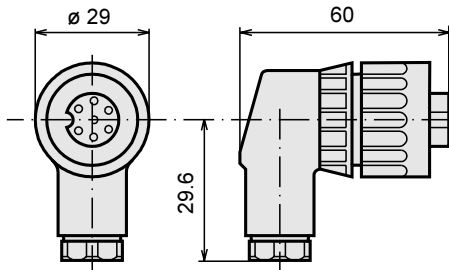

Cable connecting boxes

Cable connecting boxes

9411 A

Cable connecting box, 7-pin, straight
Manufacturer: Amphenol

9414 B

Cable connecting box, 5-pin, angled
Manufacturer: Amphenol

9411 B

Cable connecting box, 7-pin, angled
Manufacturer: Amphenol

9415

Cable connecting box, 7-pin, straight
Manufacturer: Amphenol

9412

Cable connecting box, 4-pin, angled
Manufacturer: Amphenol DIN 43650

9416 C

Plug, 12-pin, straight
Manufacturer: Coninvers

9414 A

Cable connecting box, 5-pin, straight
Manufacturer: Amphenol

9416

Cable connecting box, 12-pin, right turning
(contact numbering clockwise), straight
Manufacturer: Coninvers

Date of issue 20.08.1998