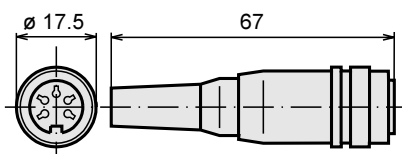

9415

Cable connecting box, 7-pin, straight
Manufacturer: Amphenol

9412

Cable connecting box, 4-pin, angled
Manufacturer: Amphenol DIN 43650

9416 C

Plug, 12-pin, straight
Manufacturer: Coninvers

9414 A

Cable connecting box, 5-pin, straight
Manufacturer: Amphenol

9416

Cable connecting box, 12-pin, right turning
(contact numbering clockwise), straight
Manufacturer: Coninvers

Date of issue 20.08.1998