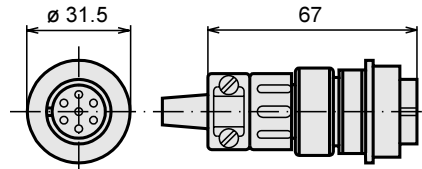

Cable connecting boxes

Cable connecting boxes

9411 A

Cable connecting box, 7-pin, straight
Manufacturer: Amphenol

9414 B

Cable connecting box, 5-pin, angled
Manufacturer: Amphenol

9411 B

Cable connecting box, 7-pin, angled
Manufacturer: Amphenol

9415

Cable connecting box, 7-pin, straight
Manufacturer: Amphenol

9412

Cable connecting box, 4-pin, angled
Manufacturer: Amphenol DIN 43650

9416 C

Plug, 12-pin, straight
Manufacturer: Coninvers

9414 A

Cable connecting box, 5-pin, straight
Manufacturer: Amphenol

9416

Cable connecting box, 12-pin, right turning
(contact numbering clockwise), straight
Manufacturer: Coninvers

Date of issue 20.08.1998