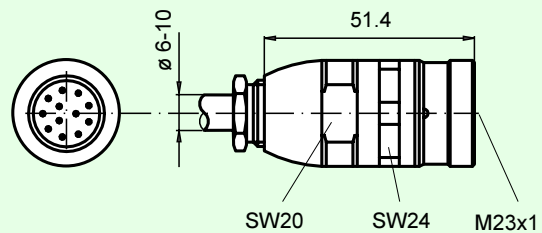

9415

Cable connecting box, 7-pin, straight
Manufacturer: Amphenol

9412

Cable connecting box, 4-pin, angled
Manufacturer: Amphenol DIN 43650

9416 C

Plug, 12-pin, straight
Manufacturer: Coninvers

9414 A

Cable connecting box, 5-pin, straight
Manufacturer: Amphenol

9416

Cable connecting box, 12-pin, right turning
(contact numbering clockwise), straight
Manufacturer: Coninvers

Date of issue 20.08.1998