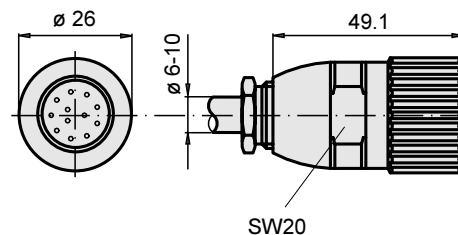

9415

Cable connecting box, 7-pin, straight
Manufacturer: Amphenol

9412

Cable connecting box, 4-pin, angled
Manufacturer: Amphenol DIN 43650

9416 C

Plug, 12-pin, straight
Manufacturer: Coninvers

9414 A

Cable connecting box, 5-pin, straight
Manufacturer: Amphenol

9416

Cable connecting box, 12-pin, right turning
(contact numbering clockwise), straight
Manufacturer: Coninvers

Date of issue 20.08.1998