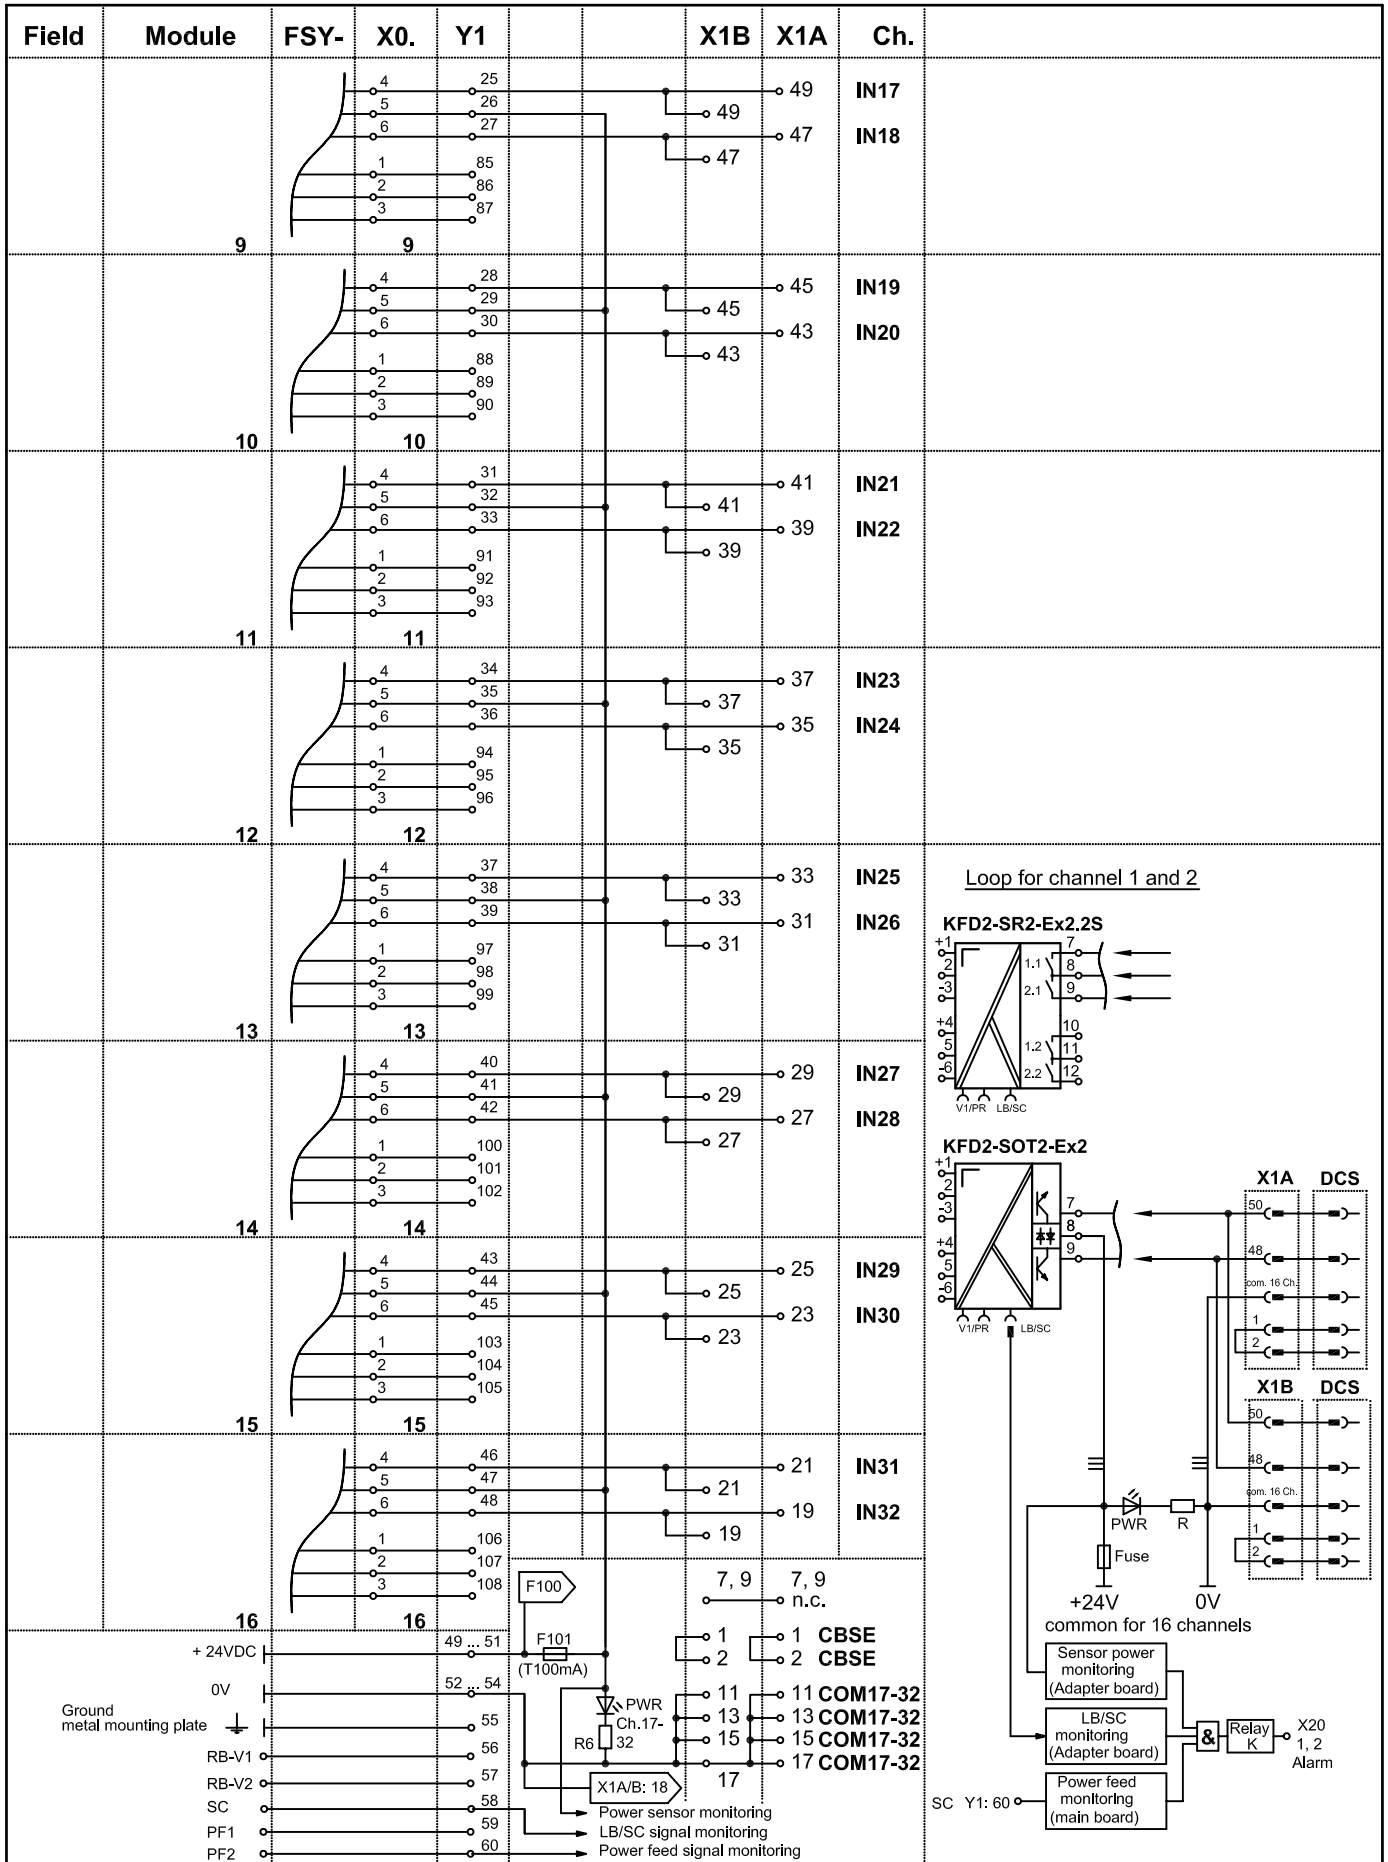

19.02.04	Bro	vB	Sb/vB	
Date	S TD	Off. in ch.	contr. techn.	contr. Norm
Dept.: PA-PG-IF	No. 36-7610F			
Up date: 16.09.2010	DG	Replaces: 127697 / 36-7588	127754 / 36-7593	Sheet 3
MB-16U5L	Scale: -:-	of		3

PEPPERL+FUCHS
Mannheim-Schönau

Motherboard unit
Digital Input
32 channels - LB/SC monitoring - red.
MB-C3-DI32-AKB-...