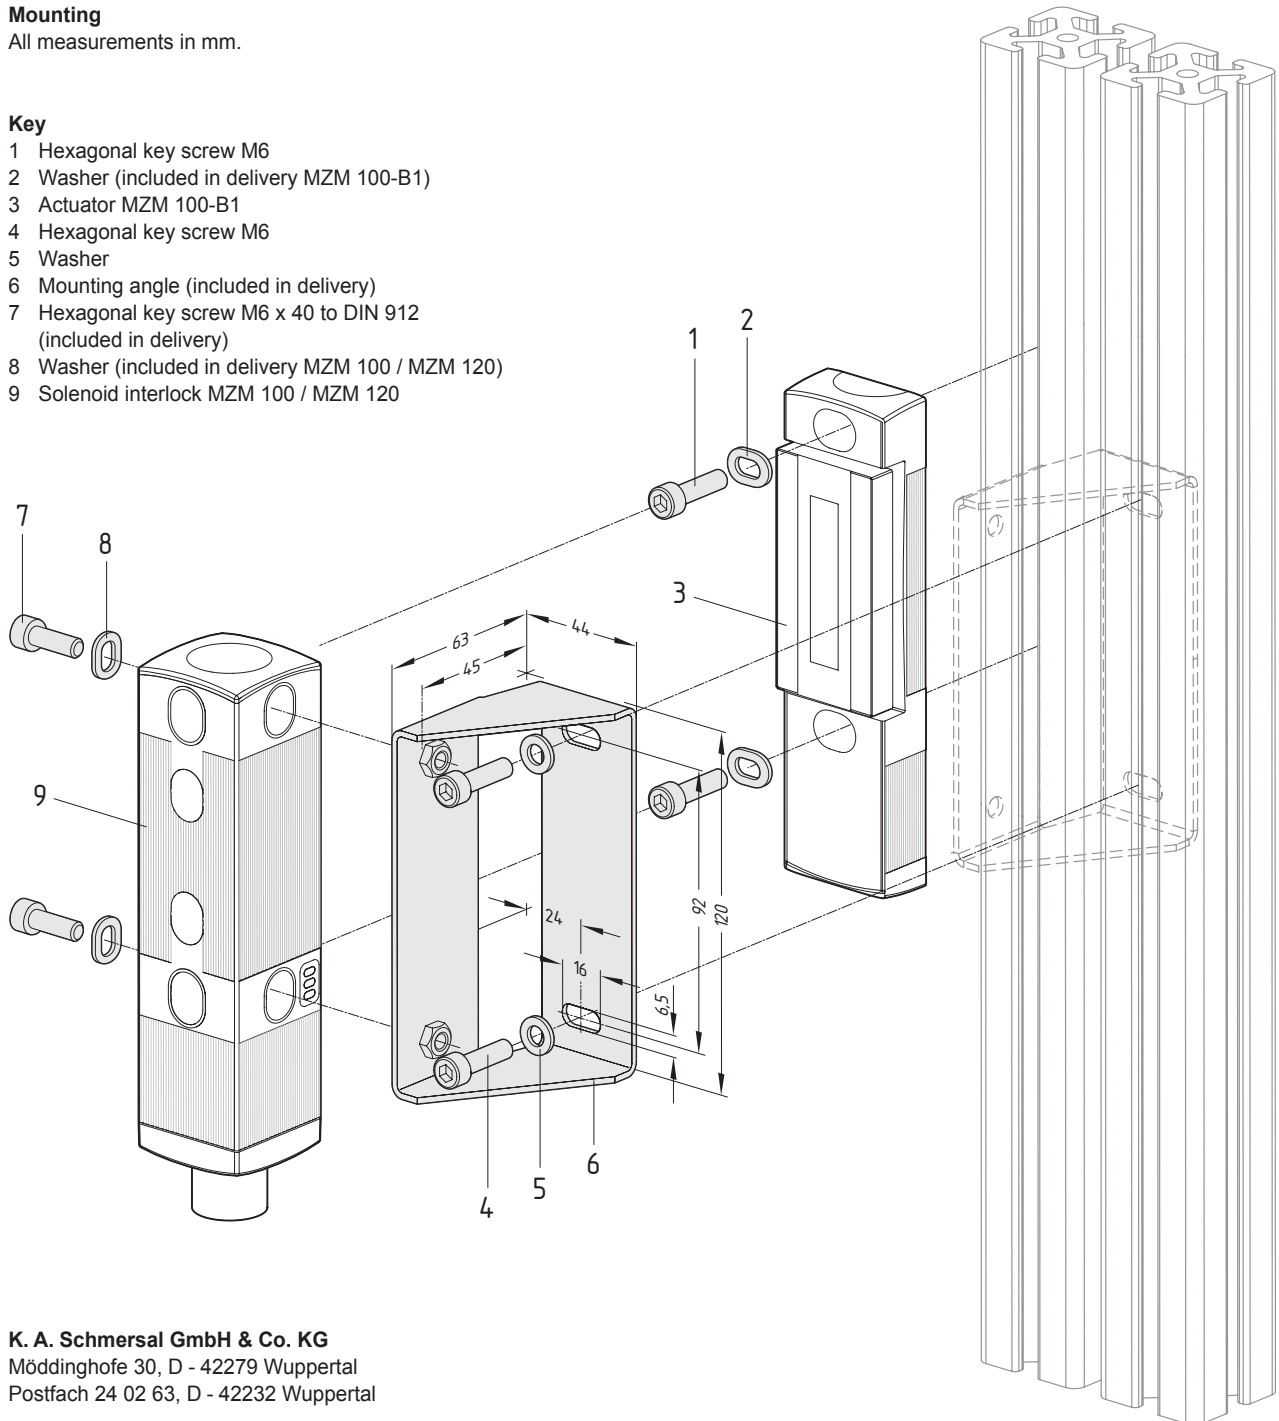

EN Operating instructions. . . . . page 1  
Translation of the original operating instructions

**Mounting**

All measurements in mm.

**Key**

- 1 Hexagonal key screw M6
- 2 Washer (included in delivery MZM 100-B1)
- 3 Actuator MZM 100-B1
- 4 Hexagonal key screw M6
- 5 Washer
- 6 Mounting angle (included in delivery)
- 7 Hexagonal key screw M6 x 40 to DIN 912 (included in delivery)
- 8 Washer (included in delivery MZM 100 / MZM 120)
- 9 Solenoid interlock MZM 100 / MZM 120