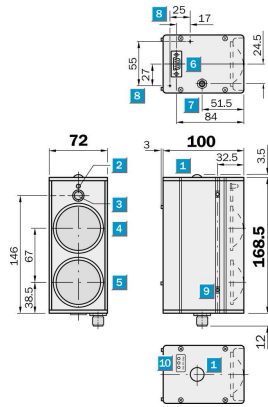

Dimensional drawing