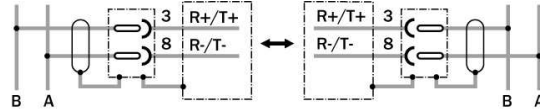

¹⁾ 1.5 MBd to max. +40 °C, ≤ 0.5 MBd to max. +55 °C

Dimensional drawing

Connection type, connector

Connection type, data interface

Data interface Profibus (L2-DP)

Australia

Phone +61 3 9457 0600
1800 33 48 02 – tollfree
E-Mail sales@sick.com.au