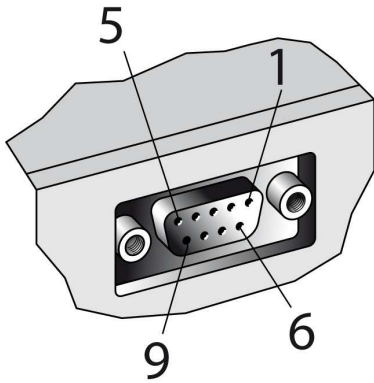

¹⁾ 1.5 MBd to max. +40 °C, ≤ 0.5 MBd to max. +55 °C

Dimensional drawing

Connection type, connector

Connection type, data interface

Data interface Profibus (L2-DP)

Australia

Phone +61 3 9457 0600
1800 33 48 02 – tollfree
E-Mail sales@sick.com.au