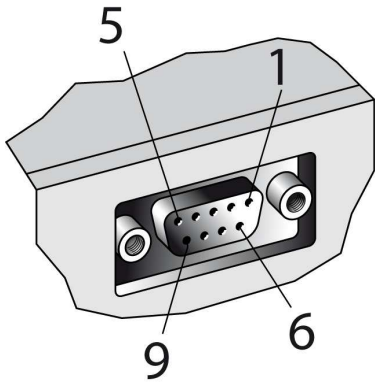

Connection type, data interface