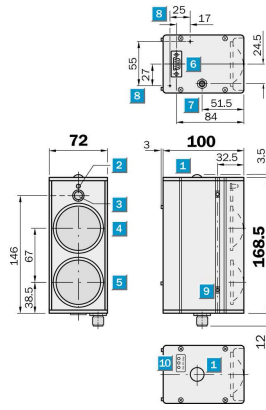

Dimensional drawing