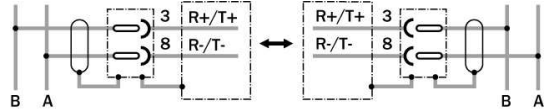

Dimensional drawing

Connection type, data interface

Connection type, connector

Data interface Profibus (L2-DP)

Australia

Phone +61 3 9457 0600
1800 33 48 02 – tollfree
E-Mail sales@sick.com.au

Belgium/Luxembourg