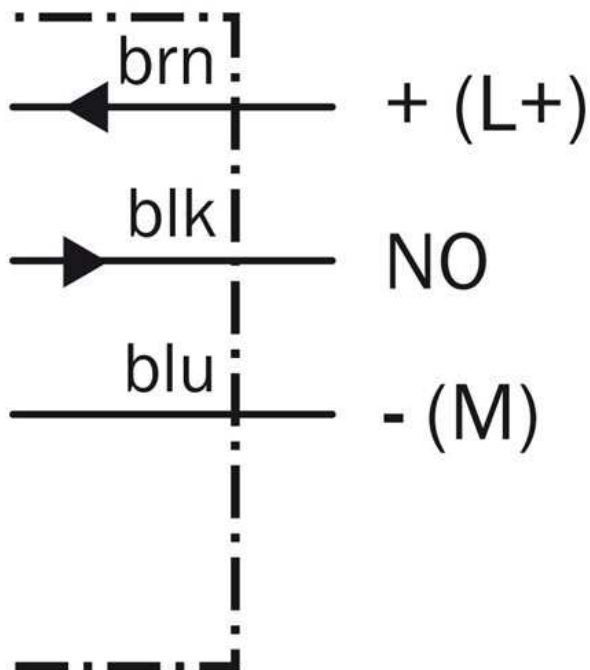

Connection diagram