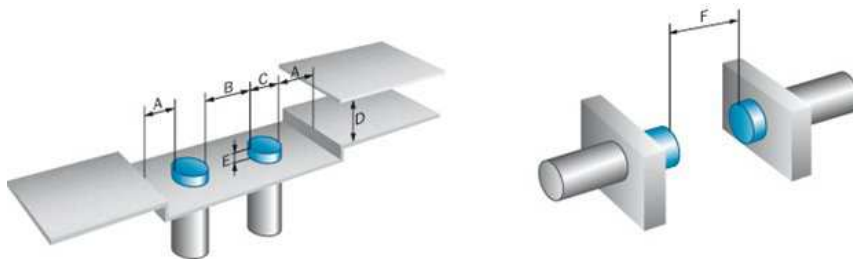

Cable material:	PUR/PVC
Conductor cross-section:	0.25 mm²
Wire-break protection:	1
Short-circuit protection:	✓
Reverse polarity protection:	✓
Power-up pulse protection:	✓
Shock and vibration resistance:	30 g, 11 ms/10 ... 55 Hz, 1 mm
Ambient operating temperature:	-25 °C ... 75 °C
Housing material:	Metal, Nickel-plated brass
Housing cap material:	Plastic
Housing length:	40 mm
Thread length:	30 mm
Tightening torque, max.:	25 Nm

1) At I_a max 2) Without load 3) U_b and T_a constant 4) Of S_r

Installation note

A:	18 mm
B:	36 mm
C:	18 mm
D:	24 mm
E:	16 mm
F:	64 mm
Remark:	Associated graphic see "Installation"

Installation note