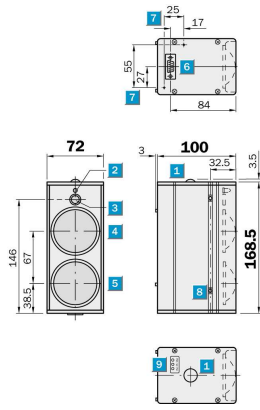

Dimensional drawing