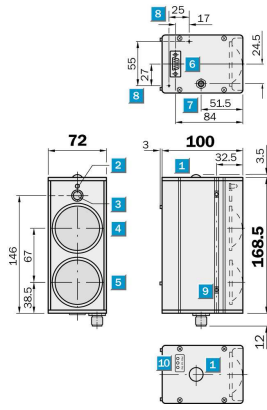

### Performance

Light source:	Infrared LED (860 nm)
Heating:	-
Typ. light spot size (distance):	1.4 m (at 100 m)
Transmission range:	0.2 m ... 150 m
Field of view:	Ca. $\pm 0.4^\circ$

### Mechanics/electronics

Supply voltage V <sub>s</sub> :	DC 24 V, +20%/-5% (with heating), DC 24 V, $\pm 20\%$ (without heating)
Power consumption:	With heating $\leq 2.5$ A, Without heating $\leq 0.4$ A
Weight:	1 kg
Housing material:	Metal
Connection type:	Connector, 3 x M12, 5-pin

### Dimensional drawing