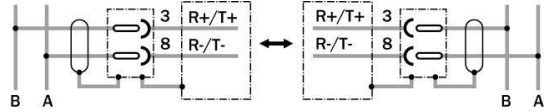

<sup>1)</sup> 1.5 MBd to max. +40 °C, ≤ 0.5 MBd to max. +55 °C

**Dimensional drawing**

**Connection type, data interface**

**Connection type, connector**

**Data interface Profibus (L2-DP)**

**Australia**

Phone +61 3 9457 0600  
1800 33 48 02 – tollfree  
E-Mail sales@sick.com.au