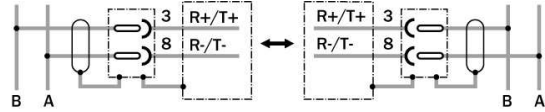

<sup>1)</sup> 1.5 MBd to max. +40 °C, ≤ 0.5 MBd to max. +55 °C

**Dimensional drawing**

**Connection type, connector**

**Connection type, data interface**

**Data interface Profibus (L2-DP)**

**Australia**

Phone +61 3 9457 0600  
1800 33 48 02 – tollfree  
E-Mail sales@sick.com.au