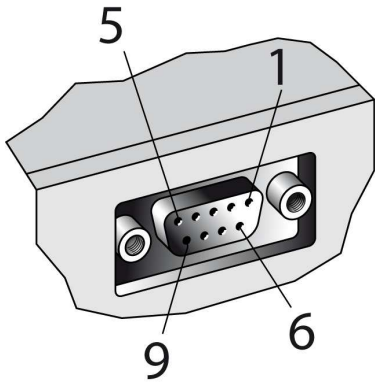

<sup>1)</sup> 1.5 MBd to max. +40 °C, ≤ 0.5 MBd to max. +55 °C

**Dimensional drawing**

**Connection type, connector**

**Connection type, data interface**

**Data interface Profibus (L2-DP)**

**Australia**

Phone +61 3 9457 0600  
1800 33 48 02 – tollfree  
E-Mail sales@sick.com.au