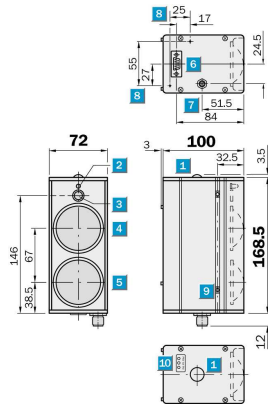

Dimensional drawing