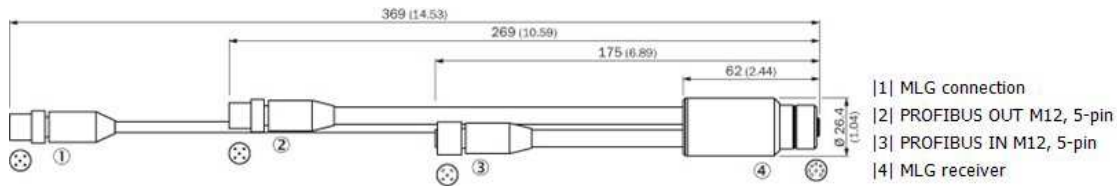

Plug connectors and cables  
Plug connectors and cables, Other connectors  
and cables

ADAPT-PB-MLG

**Model Name** > **ADAPT-PB-MLG**  
**Part No.** > **1027921**

**Technical data**

Accessory family:	Other connectors and cables
Connection type head A:	Female connector, M12, 8-pin, straight
Connection type head B:	Male connector, M12, 5-pin, straight
Cable material:	PUR
Cable color:	Violet
Conductor cross-section:	0.32 mm <sup>2</sup>
Shielding:	Shielded
Signal type:	PROFIBUS DP
Note:	Profibus DP adapter cable (Profibus In, Profibus Out and power supply), suitable for drag chain
Connecting cable:	0.3 m

**Dimensional drawing**