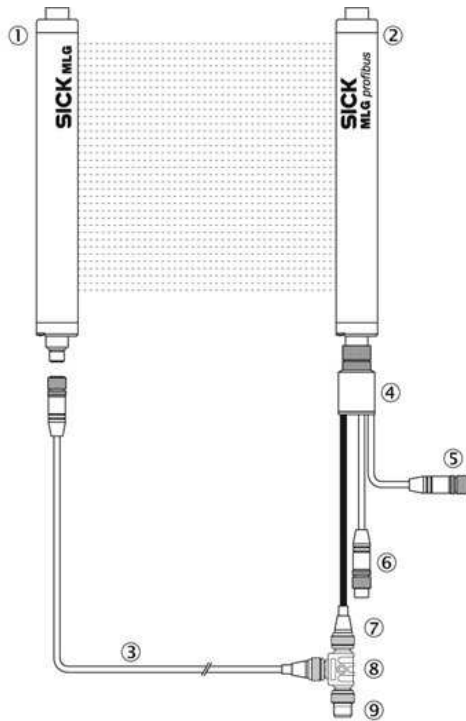

Connection type