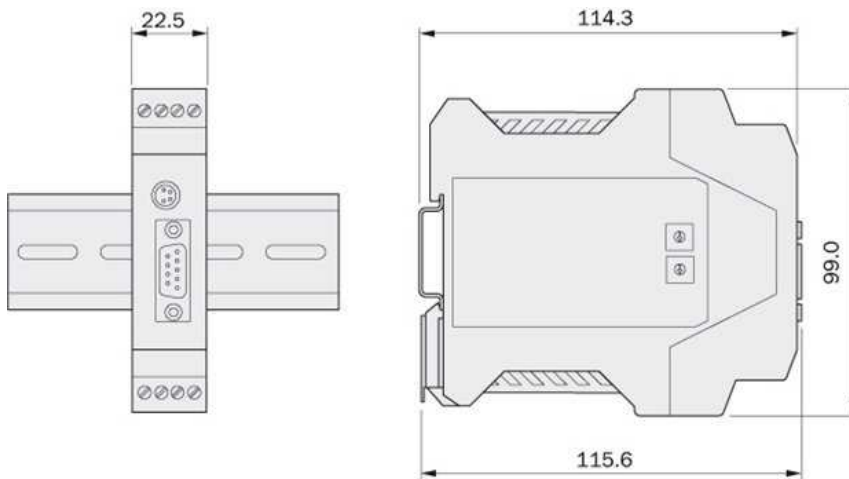

Technical data

Accessory family:	EFI gateways
Description:	PROFIBUS PROFIsafe
Enclosure rating:	IP 20 (IEC 60529)
Weight:	120 g

Dimensional drawing

Connection diagram

Australia

Phone +61 3 9457 0600
1800 33 48 02 – tollfree
E-Mail sales@sick.com.au