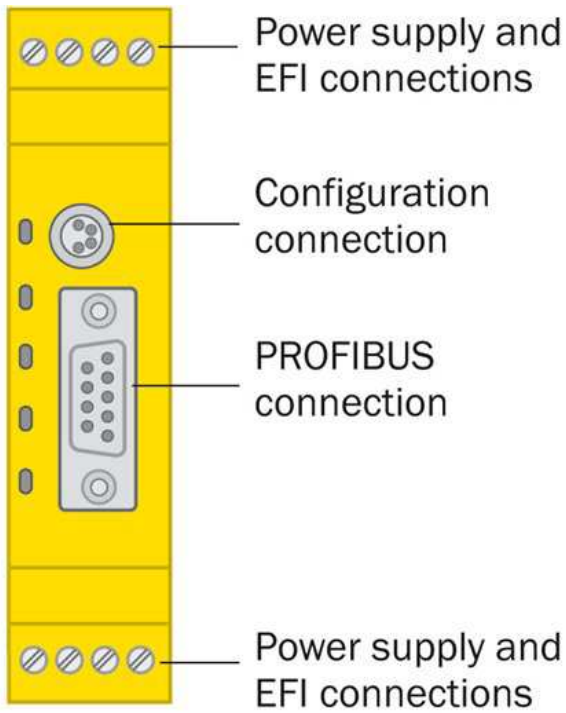

Connection diagram