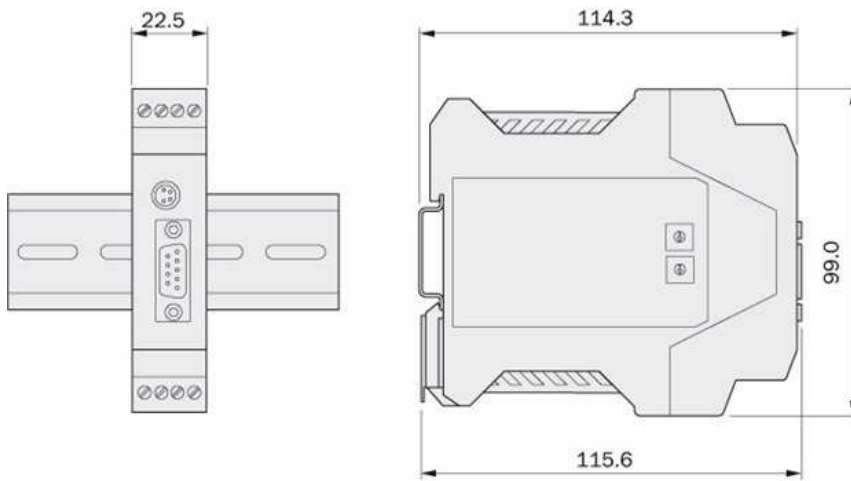

Technical data

Accessory family:	EFI gateways
Description:	PROFIBUS DP
Enclosure rating:	IP 20 (IEC 60529)
Weight:	120 g

Dimensional drawing

Connection diagram

Australia

Phone +61 3 9457 0600
1800 33 48 02 – tollfree
E-Mail sales@sick.com.au