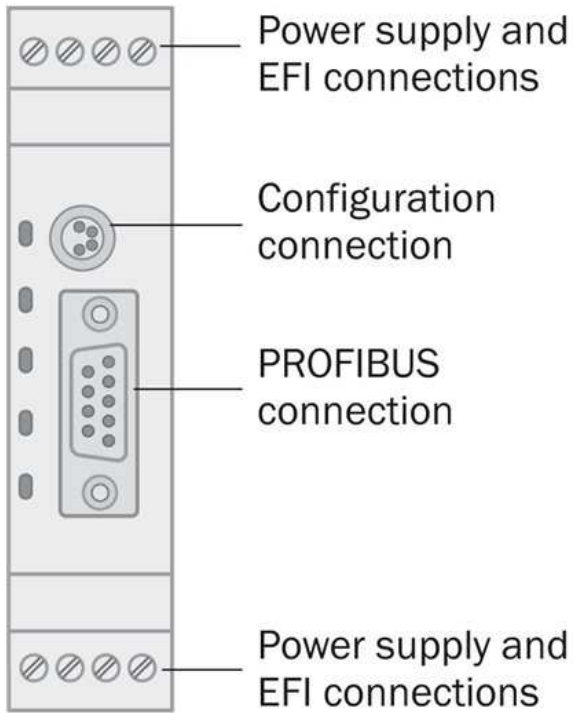

Connection diagram