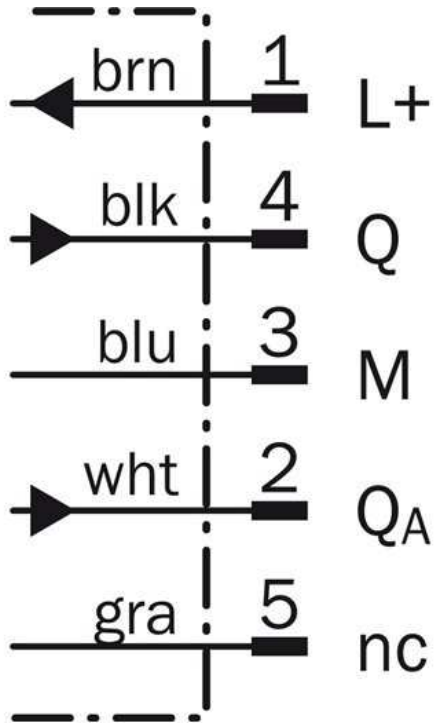

## Short range distance sensors (displacement) DT20

DT20-N130B1000

**Model Name** > [DT20-N130B1000](#)  
**Part No.** > [1029275](#)

**At a glance**

- Different measuring ranges from 90 mm ... 1,000 mm
- Repeatability up to  $\pm 1.5$  mm
- Infrared sender, which is not visible to the human eye
- Analog and switching output provide distance and out of range information
- Plug and play sensor that is factory-programmed based on customer specifications
- High output rate - distance outputs are provided every millisecond
- Rugged, metal housing

**Performance**

Measurement range:	100 mm ... 1,000 mm, 18 % ... 90 % remission <sup>1)</sup>
Resolution <sup>2)</sup> :	1 mm/2 mm
Repeatability <sup>3)</sup> :	$\pm 1.5$ mm/ $\pm 3$ mm
Response time <sup>4)</sup> :	10 ms/15 ms
Light source:	LED, infrared
Typ. light spot size (distance):	15 mm x 15 mm (at 1 m)
Additional function:	Customer specific scaled measuring range, Plug & Play, Switching output to monitor the measuring range
Accuracy::	$\pm 4$ mm <sup>5) 6)</sup>
Laser service life (MTTF at 25 °C):	100,000 h
Output time:	1 ms

<sup>1)</sup> On 6 % remission the maximal measurable distance is 820 mm <sup>2) 4)</sup> Depending on measurement range: 90 ... 600 mm/> 600 mm. <sup>3)</sup> 18 % ... 90 % remission <sup>5) 6)</sup> % ... 90 % remission <sup>6)</sup>  $\pm 4$  mm u to 600 mm;  $\leq \pm 7$  mm for distances larger < 600 mm; refer to accuracy diagram

**Interfaces**

Output type <sup>1)</sup> :	1 x NPN (100 mA)
Analog output:	1 x 4 mA ... 20 mA ( $\leq 300 \Omega$ )

Connection type

---

Connection diagram

---

**Australia**

Phone +61 3 9457 0600  
1800 33 48 02 – tollfree  
E-Mail sales@sick.com.au