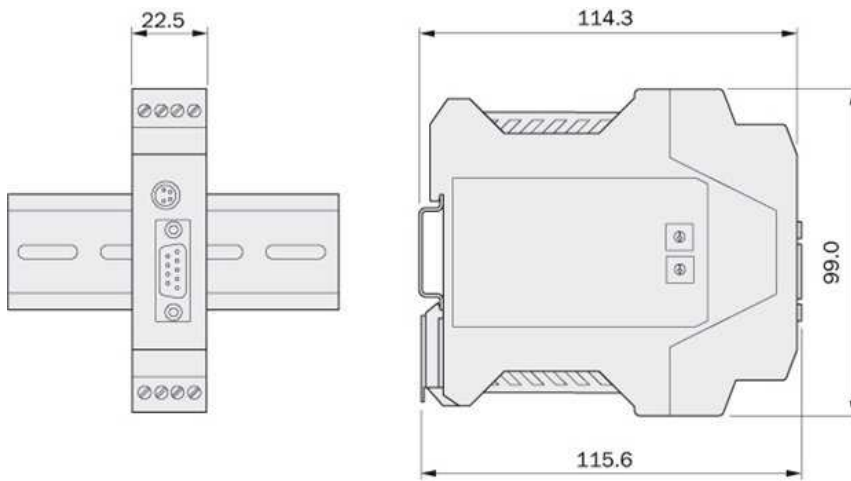

Technical data

Accessory family:	EFI gateways
Description:	CANopen
Enclosure rating:	IP 20 (IEC 60529)
Weight:	120 g

Dimensional drawing

Connection diagram

Australia

Phone +61 3 9457 0600
1800 33 48 02 – tollfree
E-Mail sales@sick.com.au