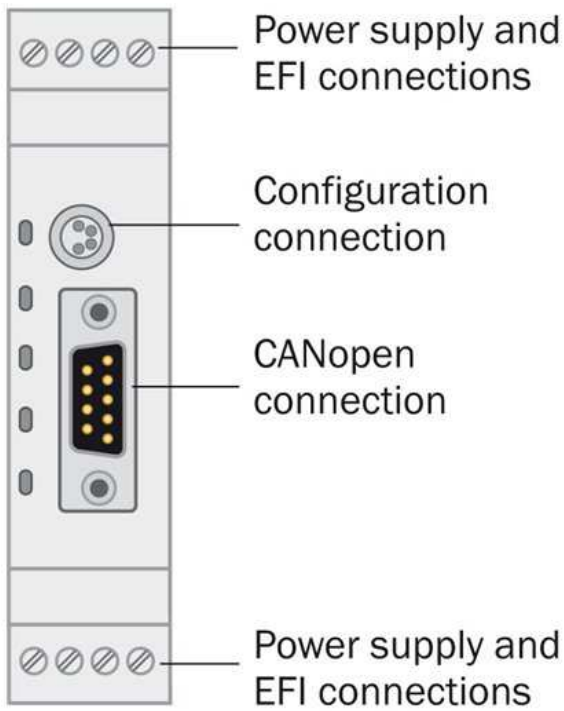

Modules and gateways Modules and gateways / EFI gateways

UE1940-I220000

Model Name > [UE1940-I220000](#)
Part No. > [1040397](#)

At a glance

- Support of CANopen, according to the CIA standards DS301 and DS401
- Two inputs (EFI interface) to connect intelligent SICK safety sensors
- Configurable process image enables information to be exchanged between the connected EFI sensors and the PLC via CANopen
- Easy configuration and advanced diagnostics with the help of the CDS (Configuration & Diagnostic Software)

Your benefits

- Easy integration of intelligent SICK safety sensors into a CANopen fieldbus
- Simple use of the enhanced functionalities of SICK's intelligent safety sensors allows information to be easily exchanged via CANopen
- Comprehensive diagnostics provides fast troubleshooting, which reduces downtime

Technical data

Accessory family:	EFI gateways
Description:	CANopen
Enclosure rating:	IP 20 (IEC 60529)
Weight:	120 g

Dimensional drawing

Connection diagram

Australia

Phone +61 3 9457 0600
1800 33 48 02 – tollfree
E-Mail sales@sick.com.au