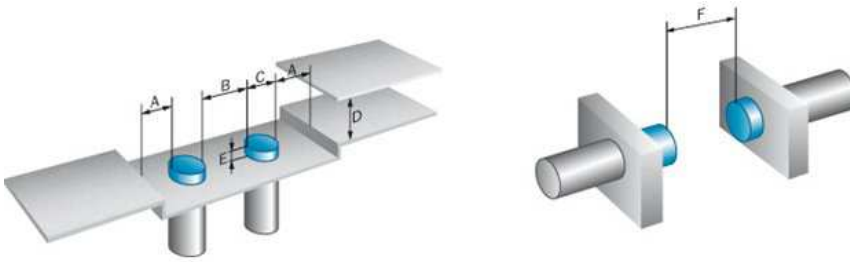

Installation note