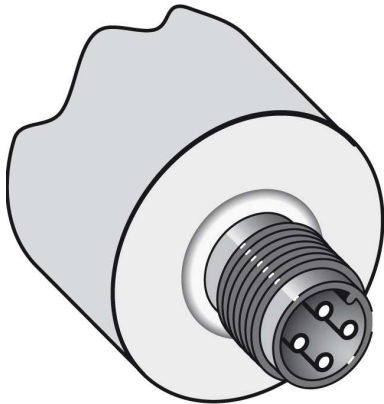

## Dimensional drawing

All dimensions in mm (inch)

Connection diagram

---

Connection type

---

**Australia**

Phone +61 3 9457 0600  
1800 33 48 02 – tollfree  
E-Mail sales@sick.com.au