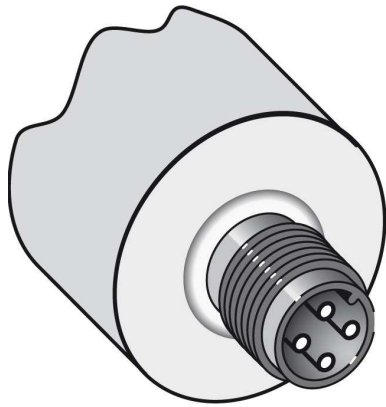

Connection type