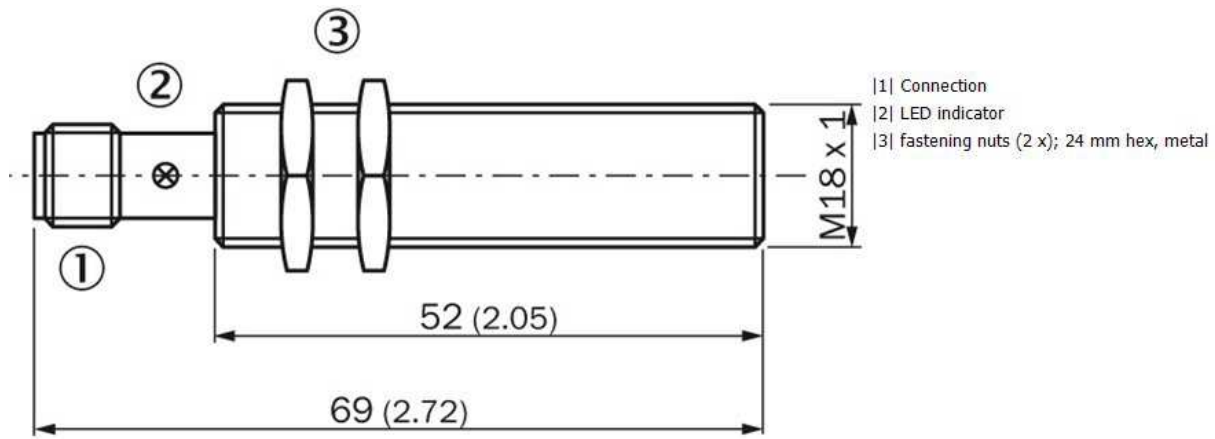

### Installation note

---

B:	36 mm
C:	18 mm
D:	24 mm
F:	64 mm
Remark:	Associated graphic see "Installation"

**Installation note**

---

**Installation note**

---

## Dimensional drawing