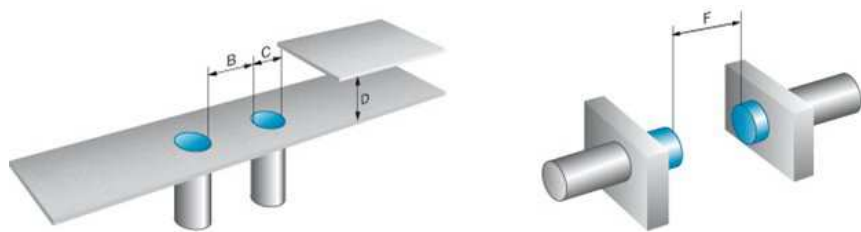

### Reduction factors

---

Note:	The values are reference values which may vary
Carbon steel St37 (Fe):	1
Stainless steel (V2A, 304):	Ca. 0.8
Copper (Cu):	Ca. 0.4
Aluminum (Al):	Ca. 0.45
Brass (Br):	Ca. 0.4

### Installation note

---

B:	36 mm
C:	18 mm
D:	24 mm
F:	64 mm
Remark:	Associated graphic see "Installation"

**Installation note**

---

**Installation note**

---

## Dimensional drawing