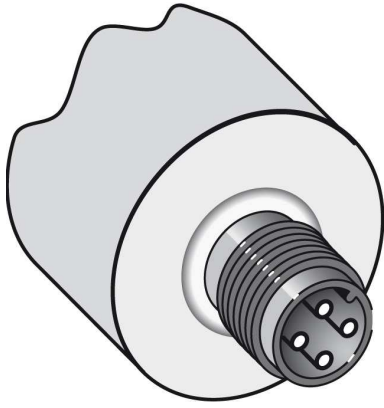

Connection type