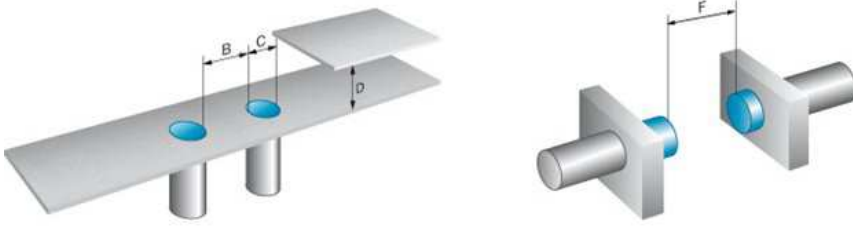

### Reduction factors

---

Note:	The values are reference values which may vary
Carbon steel St37 (Fe):	1
Stainless steel (V2A, 304):	Ca. 0.8
Copper (Cu):	Ca. 0.4
Aluminum (Al):	Ca. 0.45
Brass (Br):	Ca. 0.4

### Installation note

---

B:	36 mm
C:	18 mm
D:	24 mm
F:	64 mm
Remark:	Associated graphic see "Installation"

**Installation note**

---

**Installation note**

---

Dimensional drawing