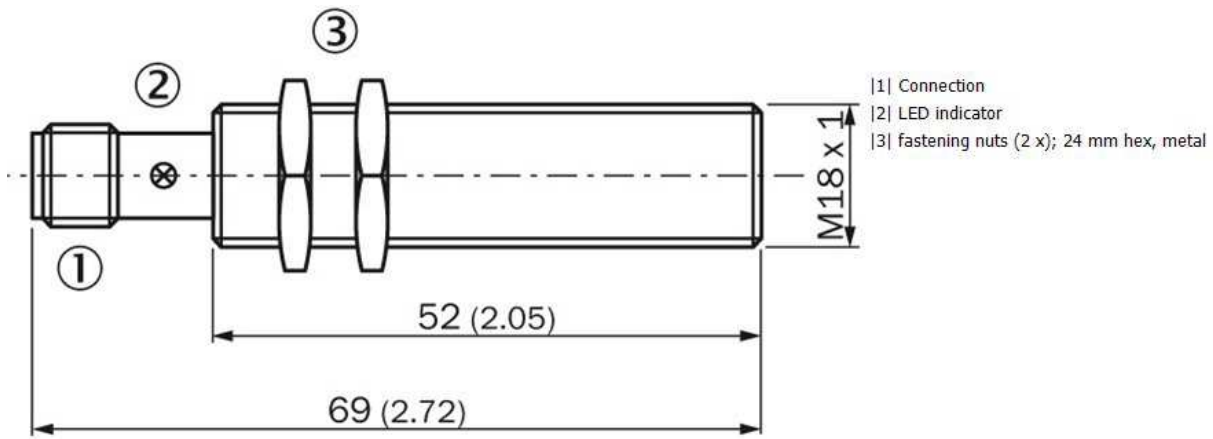

### Installation note

---

B:	36 mm
C:	18 mm
D:	24 mm
F:	64 mm
Remark:	Associated graphic see "Installation"

**Installation note**

---

**Installation note**

---

Dimensional drawing