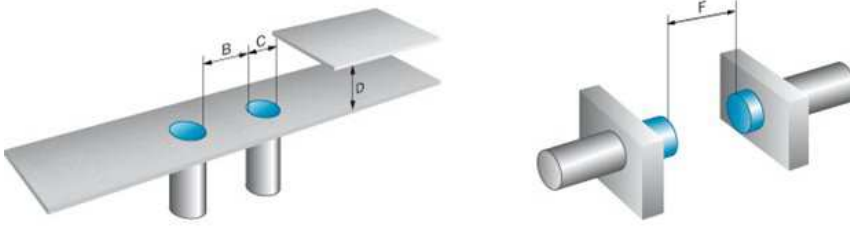

Installation note