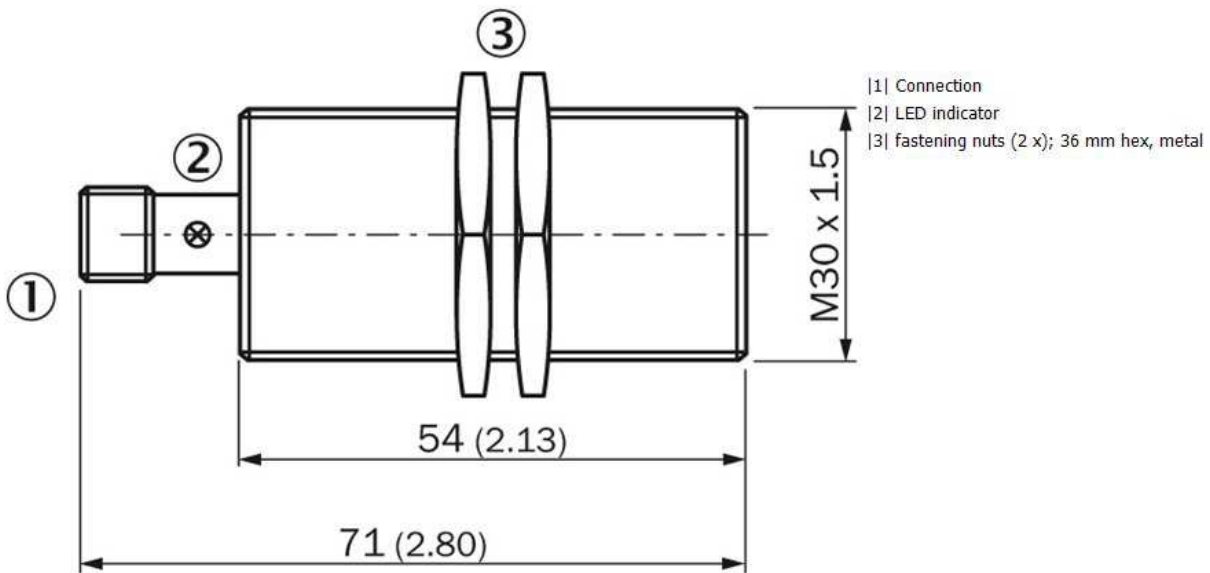

Dimensional drawing