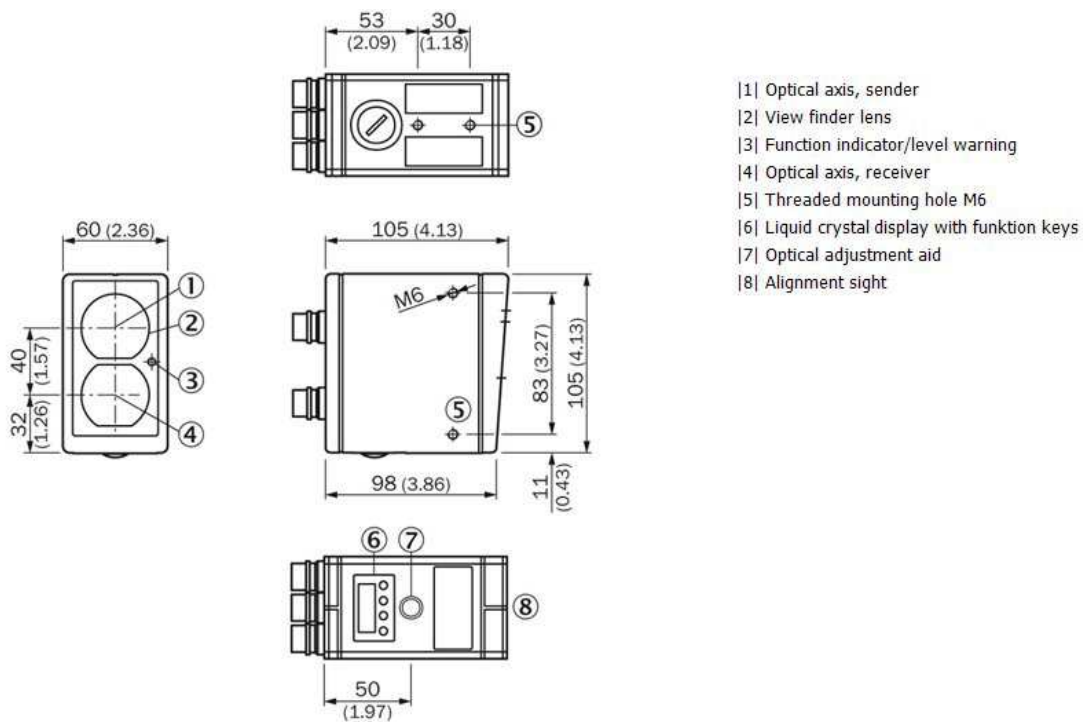

## Mechanics/electronics

Supply voltage Vs:	DC 18 V ... 30 V
Weight:	Ca. 900 g
Housing material:	Metal
Connection type:	Connector, M12, 4-pin
Power consumption::	≤ 25 W <sup>1) 2)</sup>

<sup>1)</sup> Without load <sup>2)</sup> At 24 V

## Dimensional drawing