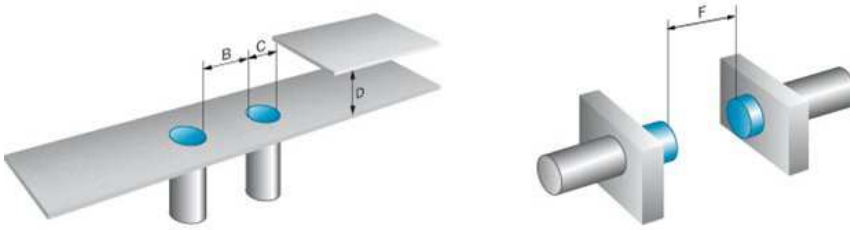

Installation note