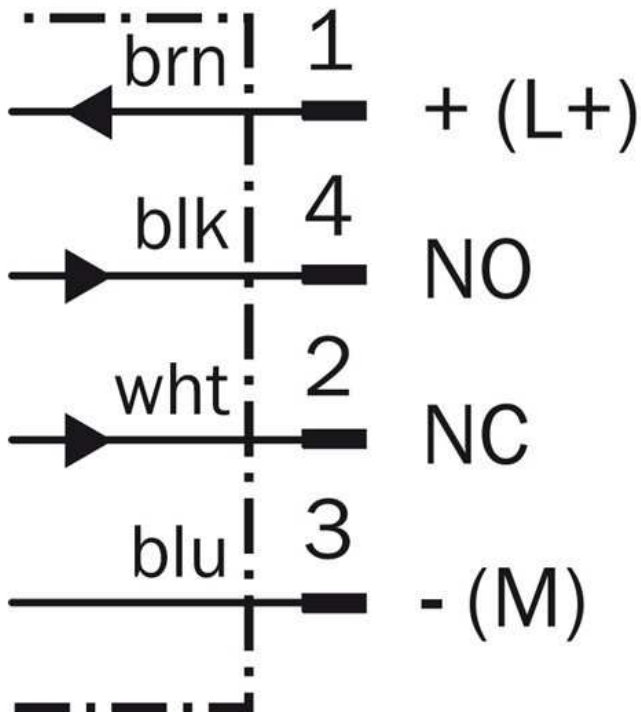

Connection diagram