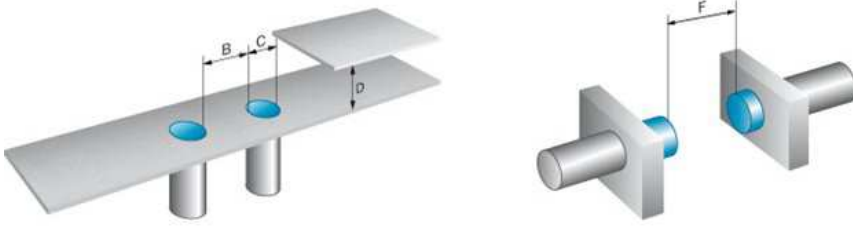

### Reduction factors

---

Note:	The values are reference values which may vary
Carbon steel St37 (Fe):	1
Stainless steel (V2A, 304):	Ca. 0.8
Copper (Cu):	Ca. 0.4
Aluminum (Al):	Ca. 0.45
Brass (Br):	Ca. 0.4

### Installation note

---

B:	18 mm
C:	18 mm
D:	15 mm
F:	40 mm
Remark:	Associated graphic see "Installation"

**Installation note**

---

**Installation note**

---

Dimensional drawing