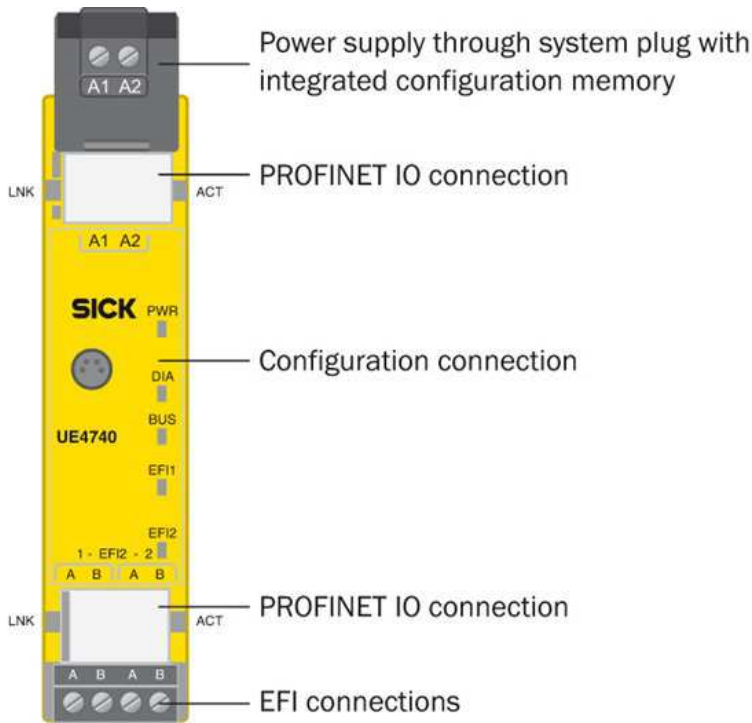

Modules and gateways Modules and gateways / EFI gateways

UE4740-22H0000

Model Name > [UE4740-22H0000](#)
Part No. > [1046978](#)

At a glance

- Support of PROFINET IO conformance class A, LLDP, SNMP, MIB II, cyclic I/O communication, acyclic read/write services for the communication via TCI interface, diagnostics alarm, TCP/IP communication via port 9000
- Support by PROFIsafe V2.00
- Two inputs (EFI interface) to connect intelligent SICK safety sensors
- Easy configuration and advanced diagnostics with the help of the CDS (Configuration & Diagnostic Software)

Your benefits

- Easy integration of intelligent SICK safety sensors into a PROFINET IO PROFIsafe fieldbus
- Simple use of the enhanced functionalities of SICK's intelligent safety sensors allows information to be easily exchanged via PROFINET IO PROFIsafe
- Comprehensive diagnostics provide fast troubleshooting, which reduces downtime

Technical data

Accessory family:	EFI gateways
Description:	PROFINET PROFIsafe
Enclosure rating:	IP 20 (IEC 60529)
Weight:	147 g

Dimensional drawing

Connection diagram

Australia

Phone +61 3 9457 0600
1800 33 48 02 – tollfree
E-Mail sales@sick.com.au