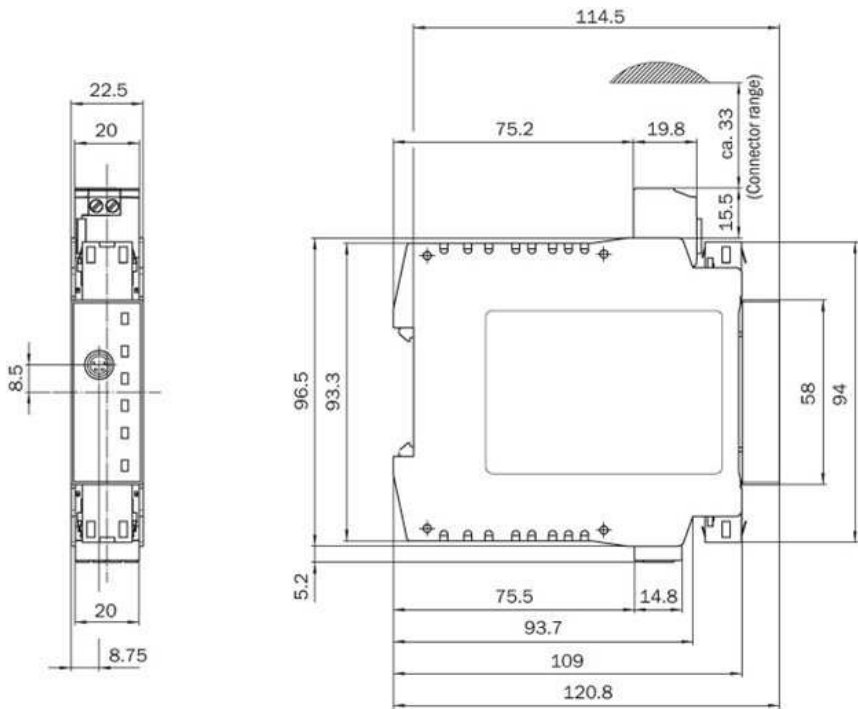

Technical data

Accessory family:	EFI gateways
Description:	PROFINET PROFIsafe
Enclosure rating:	IP 20 (IEC 60529)
Weight:	147 g

Dimensional drawing

Connection diagram

Australia

Phone +61 3 9457 0600
1800 33 48 02 – tollfree
E-Mail sales@sick.com.au