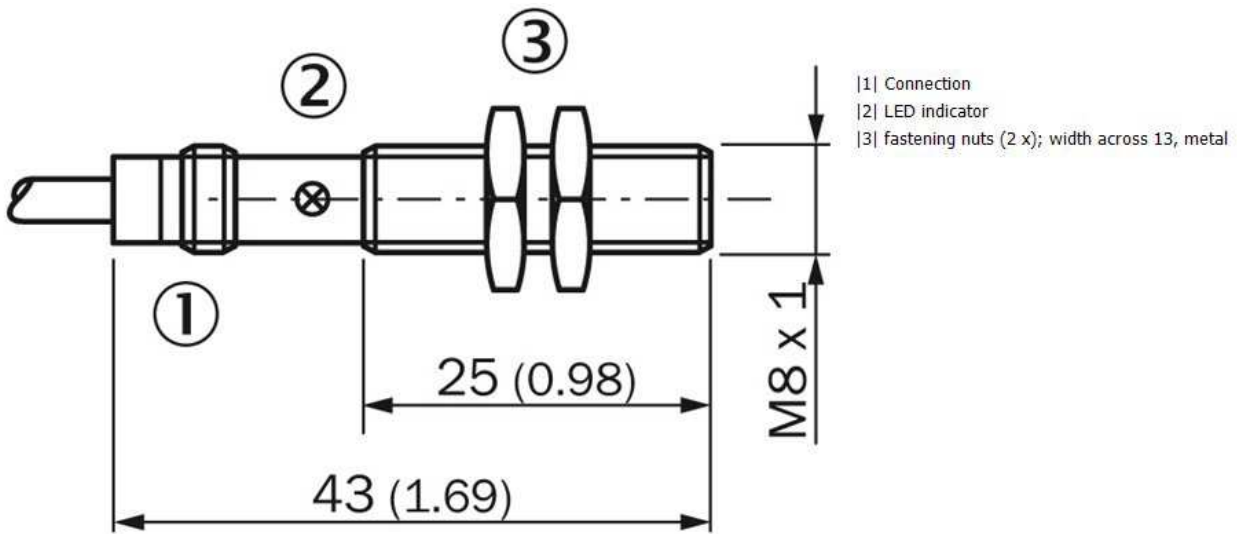

Dimensional drawing

All dimensions in mm (inch)