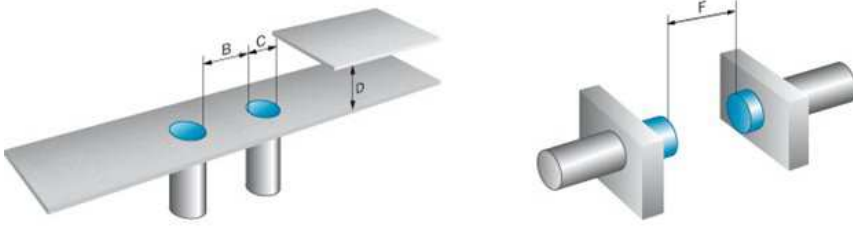

### Reduction factors

---

Note:	The values are reference values which may vary
Carbon steel St37 (Fe):	1
Stainless steel (V2A, 304):	Ca. 0.8
Copper (Cu):	Ca. 0.4
Aluminum (Al):	Ca. 0.45
Brass (Br):	Ca. 0.4

### Installation note

---

B:	18 mm
C:	18 mm
D:	15 mm
F:	40 mm
Remark:	Associated graphic see "Installation"

**Installation note**

---

**Installation note**

---

## Dimensional drawing