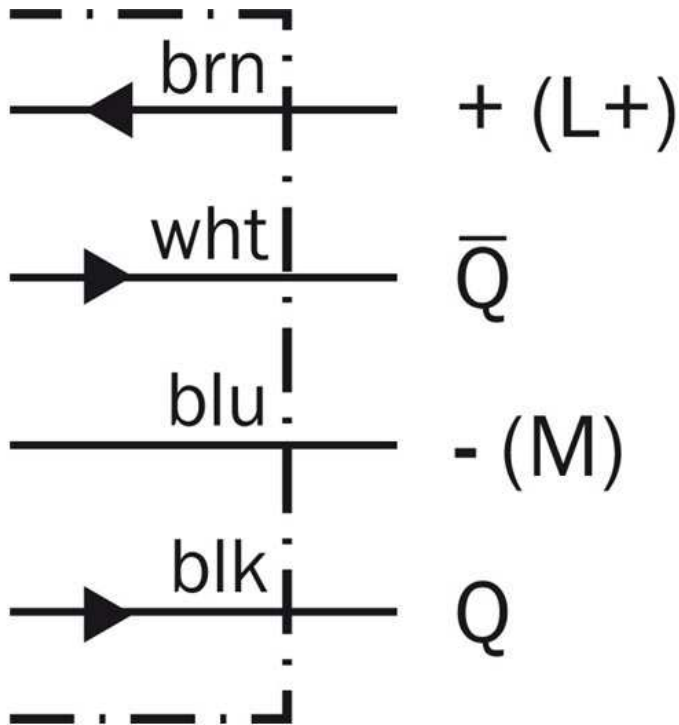

Photoelectric sensors

WT14-2P011S13

Model Name > **WT14-2P011S13**

Part No. > **1048685**

Illustration may differ

Dimensional drawing

Adjustments possible

|1| Teach-in button

Connection diagram

Characteristic curve

- |1| Sensing range on black, 6 % remission
- |2| Sensing range on grey, 18 % remission
- |3| Sensing range on white, 90 % remission

Connection type

Sensing range diagram