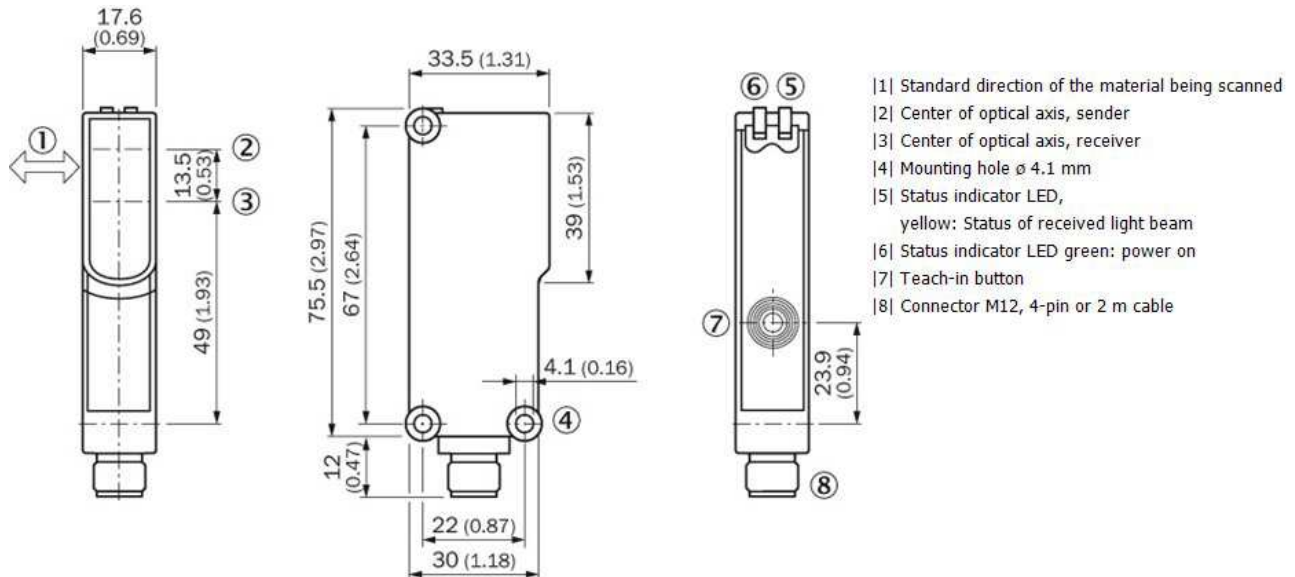

Photoelectric sensors

WT14-2P011S13

Model Name > **WT14-2P011S13**

Part No. > **1048685**

Illustration may differ

Dimensional drawing

Adjustments possible

|1| Teach-in button