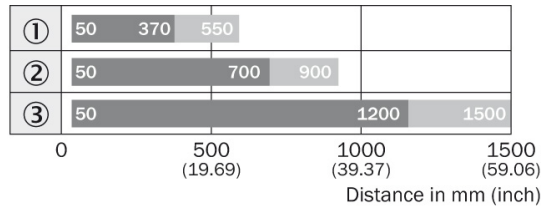

Connection diagram

Characteristic curve

- |1| Sensing range on black, 6 % remission
- |2| Sensing range on grey, 18 % remission
- |3| Sensing range on white, 90 % remission

Connection type

Sensing range diagram

■ Sensing range ■ Sensing range typ. max.

- ① Sensing range on black, 6 % remission
- ② Sensing range on gray, 18 % remission
- ③ Sensing range on white, 90 % remission

Australia

Phone +61 3 9457 0600
1800 33 48 02 – tollfree
E-Mail sales@sick.com.au