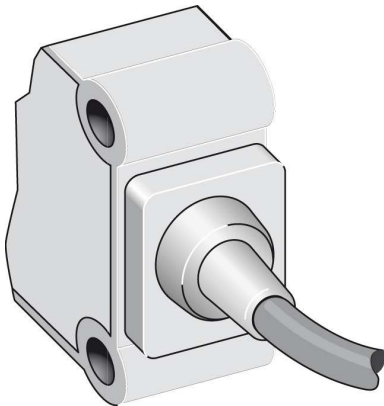

Photoelectric sensors

WT14-2P011S13

Model Name > **WT14-2P011S13**

Part No. > **1048685**

Illustration may differ

Dimensional drawing

Adjustments possible

|1| Teach-in button

Connection diagram

Characteristic curve

- |1| Sensing range on black, 6 % remission
- |2| Sensing range on grey, 18 % remission
- |3| Sensing range on white, 90 % remission

Connection type

Sensing range diagram