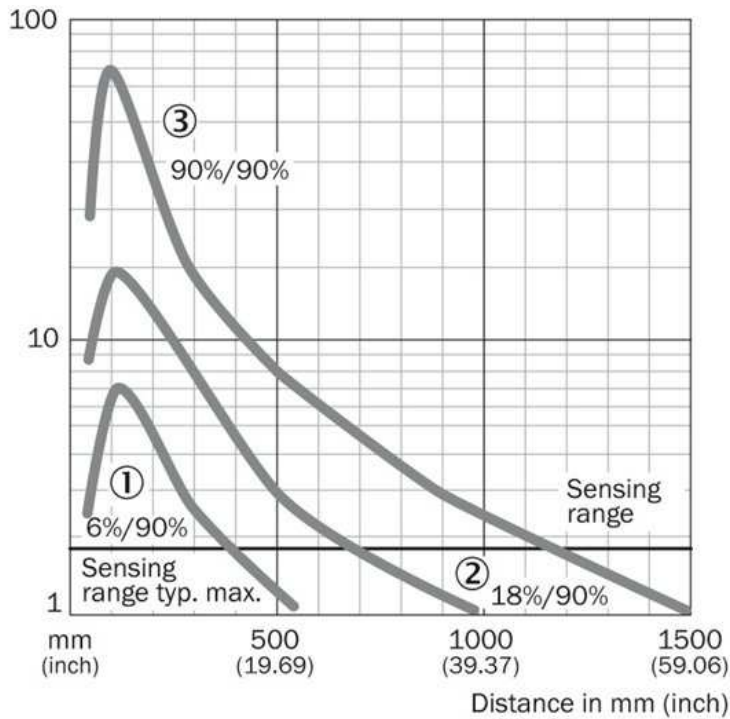

Photoelectric sensors

WT14-2P011S13

Model Name > **WT14-2P011S13**

Part No. > **1048685**

Illustration may differ

Dimensional drawing

Adjustments possible

|1| Teach-in button

Connection diagram

Characteristic curve

- |1| Sensing range on black, 6 % remission
- |2| Sensing range on grey, 18 % remission
- |3| Sensing range on white, 90 % remission

Connection type

Sensing range diagram