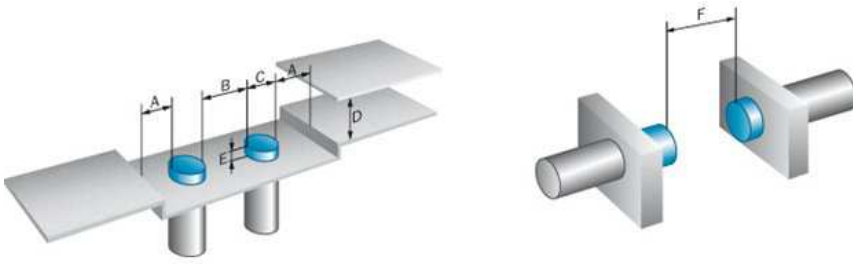

### Reduction factors

---

Note:	The values are reference values which may vary
Carbon steel St37 (Fe):	1
Stainless steel (V2A, 304):	Ca. 0.8
Copper (Cu):	Ca. 0.4
Aluminum (Al):	Ca. 0.45
Brass (Br):	Ca. 0.4

### Installation note

---

A:	18 mm
B:	36 mm
C:	18 mm
D:	24 mm
E:	16 mm
F:	64 mm
Remark:	Associated graphic see "Installation"

**Installation note non-flush installation**

---

**Installation note**

---

### Dimensional drawing