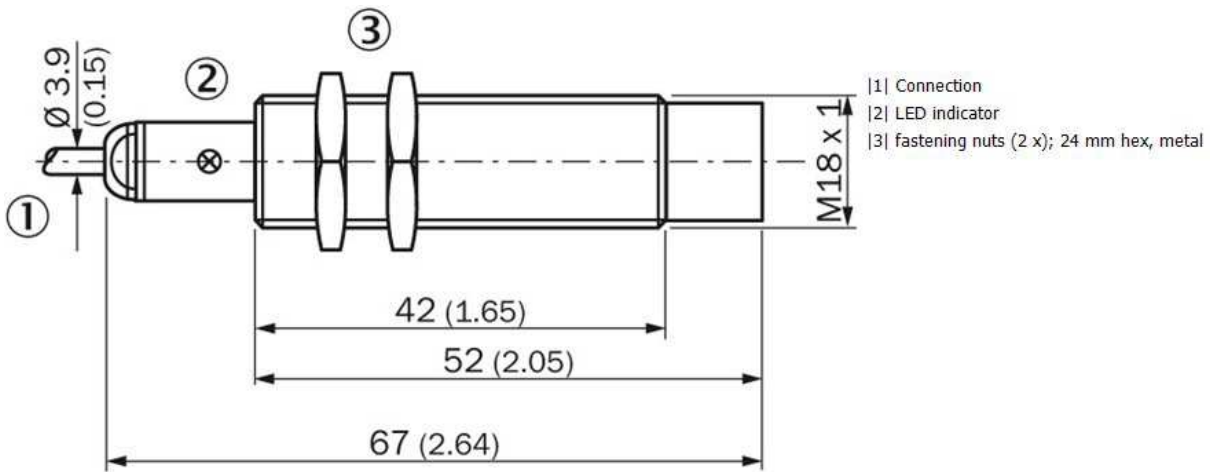

### Installation note

---

A:	18 mm
B:	36 mm
C:	18 mm
D:	24 mm
E:	16 mm
F:	64 mm
Remark:	Associated graphic see "Installation"

**Installation note non-flush installation**

---

**Installation note**

---

### Dimensional drawing