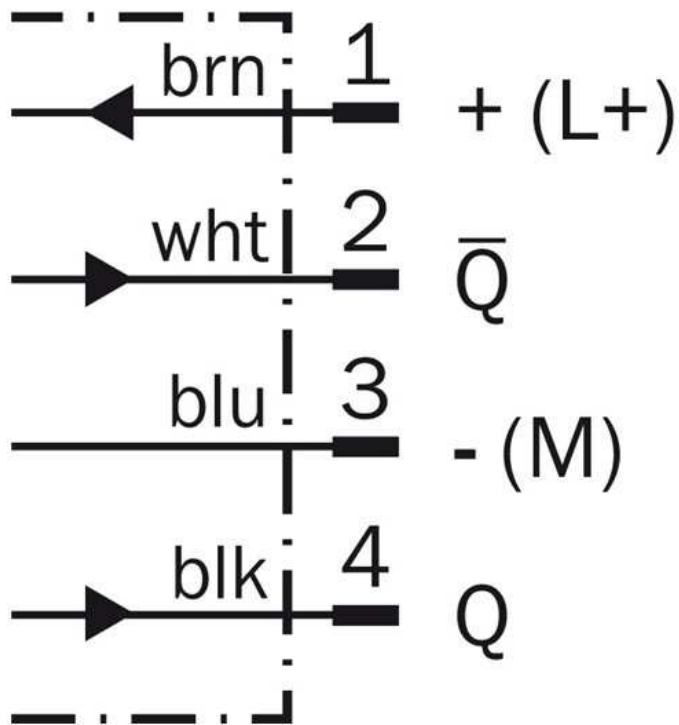

Connection diagram