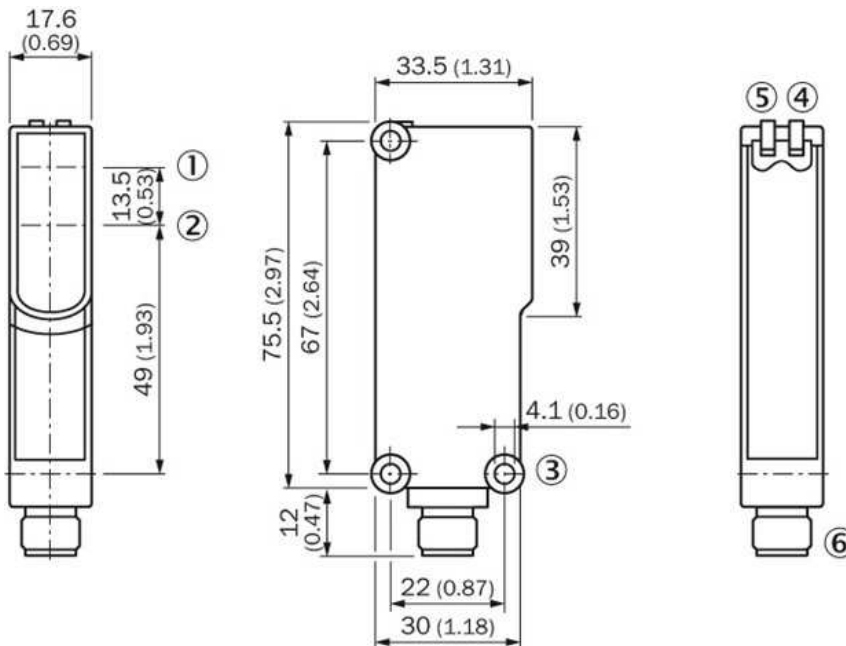

Photoelectric sensors

WL14-2P030S13

Model Name > **WL14-2P030S13**

Part No. > **1051200**

Illustration may differ

Dimensional drawing

- [1] Center of optical axis, sender
- [2] Center of optical axis, receiver
- [3] Mounting hole \varnothing 4.1 mm
- [4] Status indicator LED,
yellow: Status of received light beam
- [5] Status indicator LED green: power on
- [6] Connector M12, 4-pin or 2 m cable