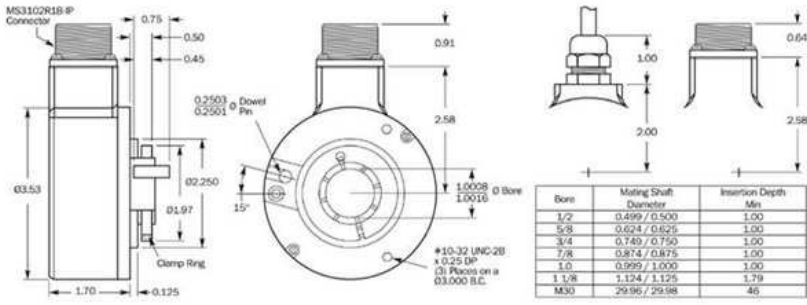

Dimensional drawing