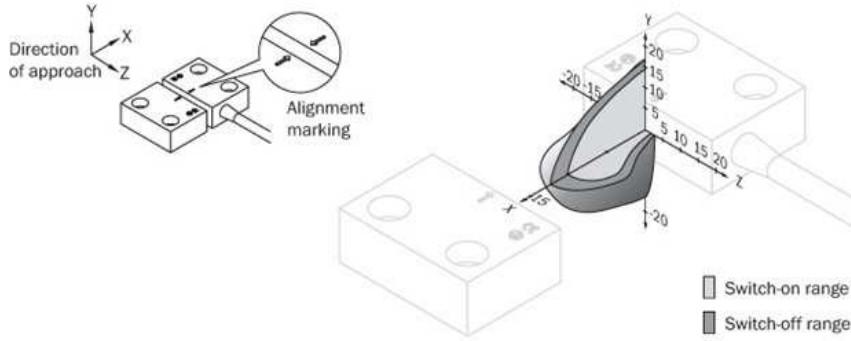

**Technical data**

Sensor principle:	Magnetic
Category:	Up to category 4 (EN ISO 13849) <sup>1)</sup>
Performance level:	Up to PL e (EN ISO 13849) <sup>2)</sup>
B10d parameter:	2*1E 07 switching cycles, with small load
Housing material:	Glass-fiber reinforced PPS
Enclosure rating:	IP 67 (IEC 60529)
Ambient operating temperature:	-20 °C ... +60 °C
Number of actuation directions:	3
Connection type:	Cable with connector M12, 4-pin
Flexi Loop-compatible plug connector:	✓
Cable length:	0.2 m
Number of N/C contacts:	0
Number of N/O contacts:	2
Number of signaling contacts:	0
Safe switch on distance Sao:	7 mm
Status display:	-
Design:	Rectangular

Dimensions:

26 mm x 36 mm x 13 mm

Weight:

0.1 kg

1) 2) In combination with a suitable safe evaluation unit

### Dimensional drawing