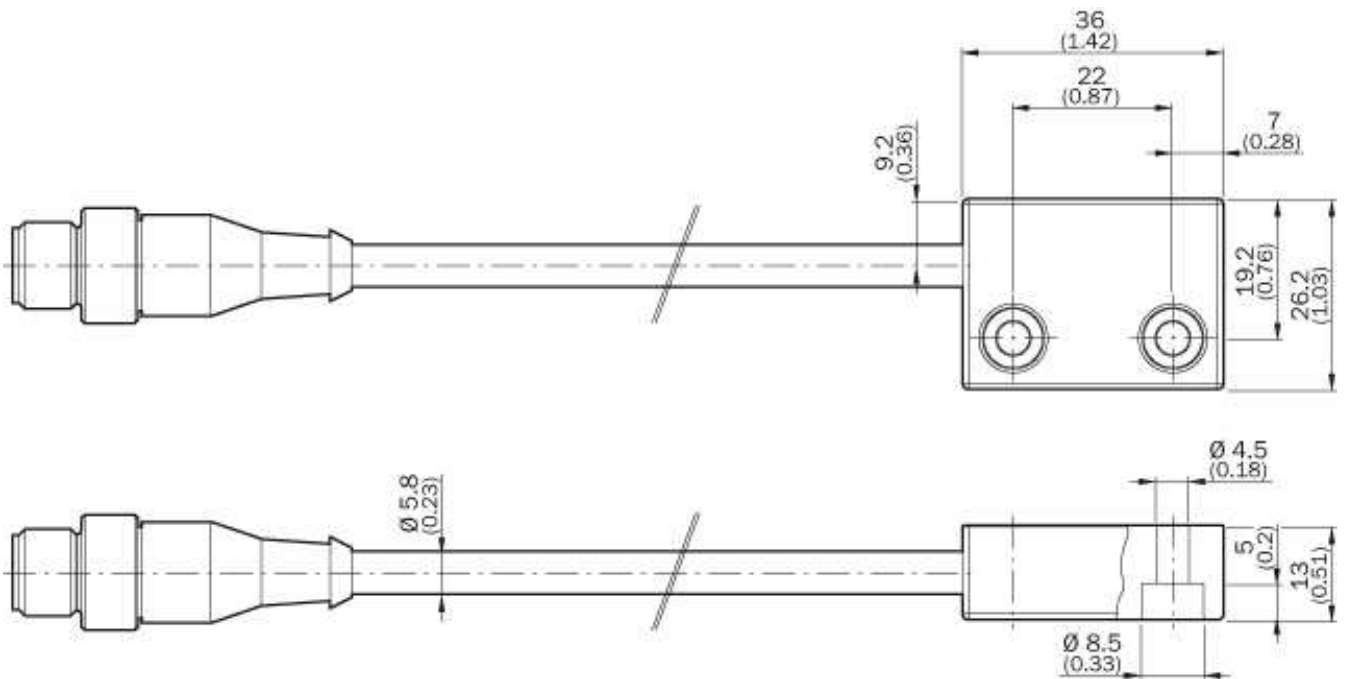

## Magnetic safety switches RE1 Sensor & actuator

RE13-SA64

**Model Name** > [RE13-SA64](#)  
**Part No.** > [1062540](#)

**At a glance**

- Response range of up to 7 mm
- 2 or 3 contacts
- Up to performance level PL e / Cat. 4 (EN ISO 13849)
- Sensors with plug connector or connected cable
- Flexi Loop-compatible M12 plug connector (depending on variant)

**Technical data**

Sensor principle:	Magnetic
Category:	Up to category 4 (EN ISO 13849) <sup>1)</sup>
Performance level:	Up to PL e (EN ISO 13849) <sup>2)</sup>
B10d parameter:	2*1E 07 switching cycles, with small load
Housing material:	Glass-fiber reinforced PPS
Enclosure rating:	IP 67 (IEC 60529)
Ambient operating temperature:	-20 °C ... +60 °C
Number of actuation directions:	3
Connection type:	Cable with connector M12, 4-pin
Flexi Loop-compatible plug connector:	✓
Cable length:	0.2 m
Number of N/C contacts:	0
Number of N/O contacts:	2
Number of signaling contacts:	0
Safe switch on distance Sao:	7 mm
Status display:	-
Design:	Rectangular

Dimensions:

26 mm x 36 mm x 13 mm

Weight:

0.1 kg

1) 2) In combination with a suitable safe evaluation unit

### Dimensional drawing