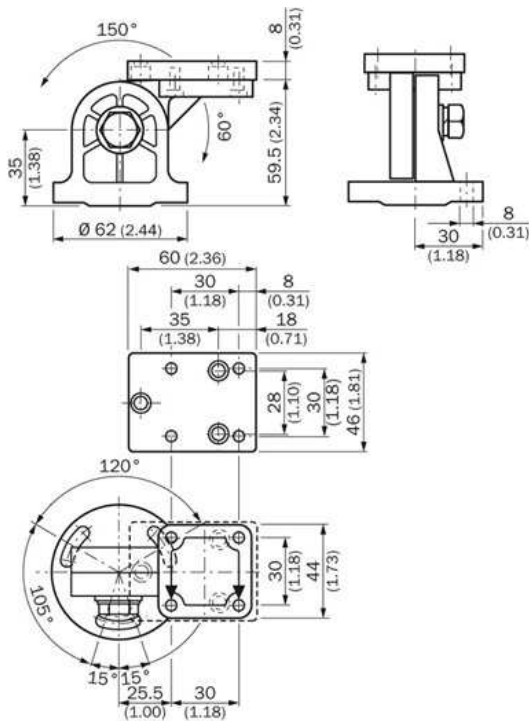

Model Name > [BEF-GH-DME](#)
Part No. > [2015229](#)

Technical data

Accessory group:	Terminal and alignment brackets
Accessory family:	Alignment brackets
Material:	Steel, zinc coated
Items supplied:	Mounting hardware included
Description:	Articulated mounting

Dimensional drawing