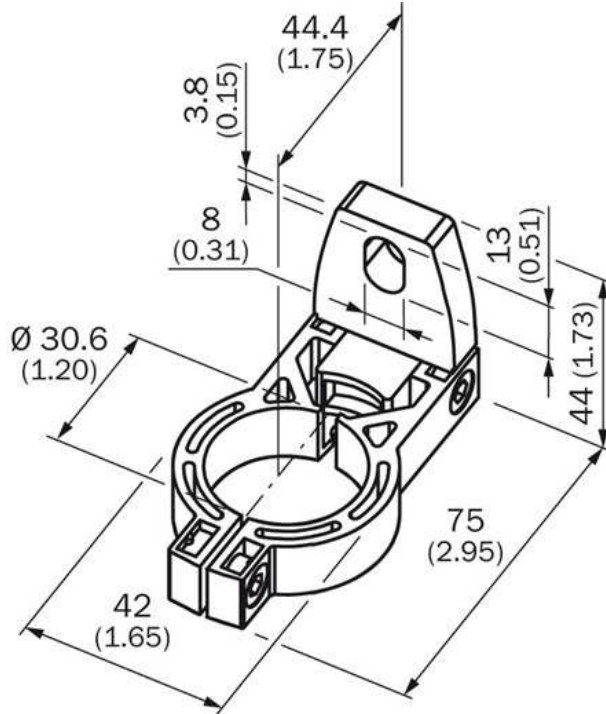

Model Name > [BEF-2SMMEAKU2](#)
Part No. > [2021346](#)

Technical data

Accessory group:	Terminal and alignment brackets
Accessory family:	Alignment brackets
Material:	Polyamide PA6
Description:	Mounting kit 2, rotatable, swivel mount
Packing unit:	2 Stück
Suitable for:	All protective field heights

Dimensional drawing