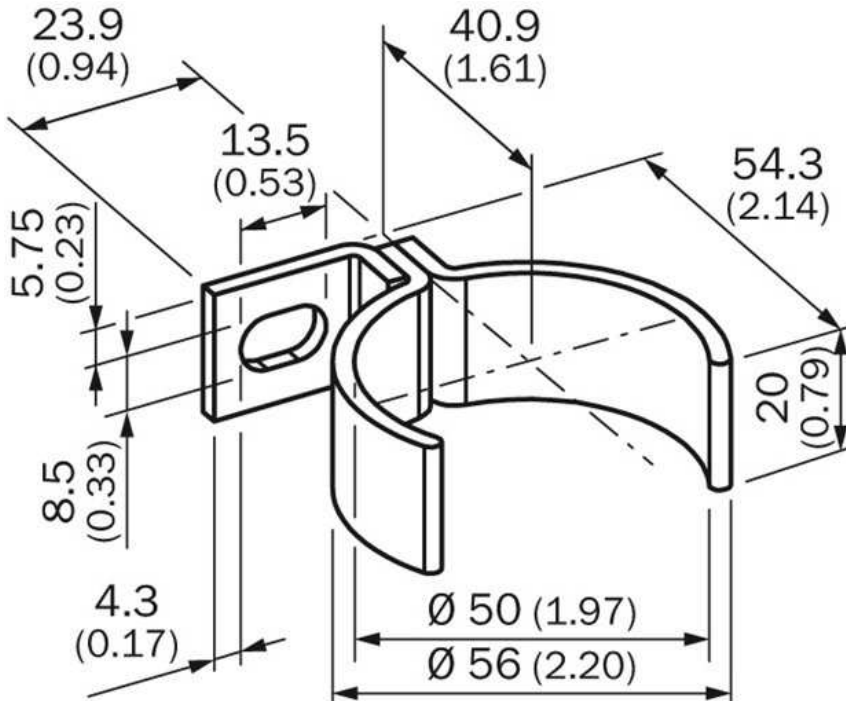

Dimensional drawing