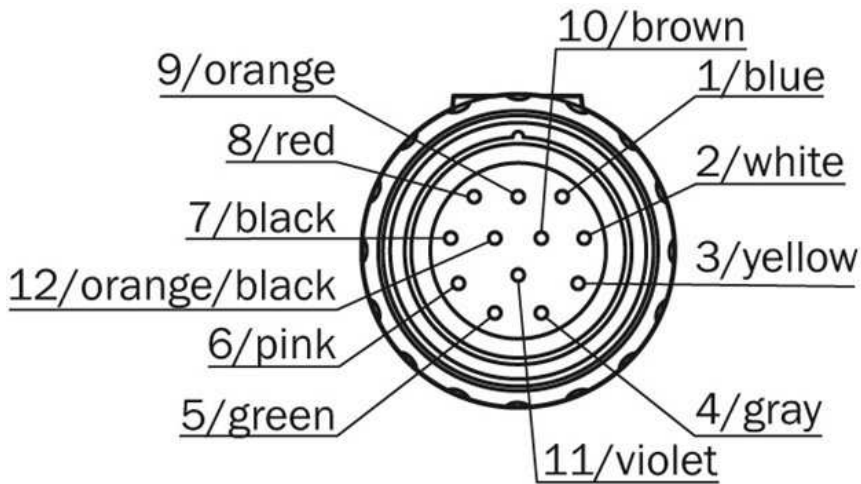

Dimensional drawing