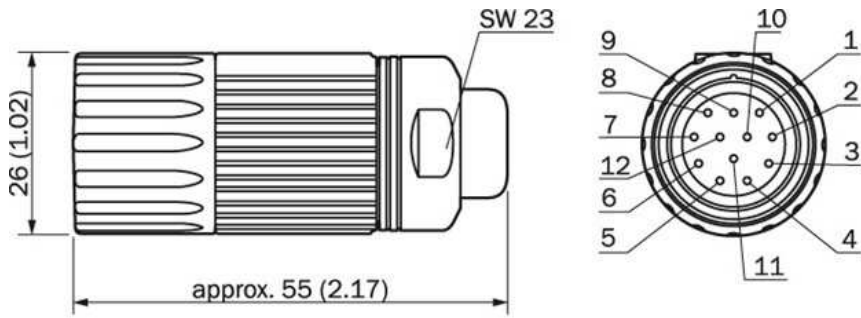

Dimensional drawing