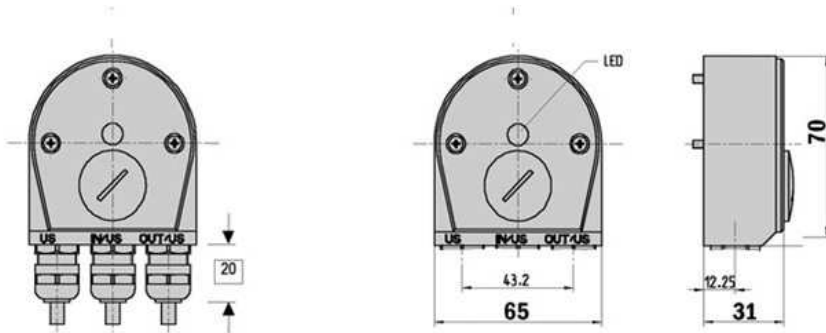

Model Name > [AD-ATM60-KR2CO](#)
Part No. > [2029231](#)

Technical data

Accessory family:	Bus adapters
Signal type:	CANopen
Status LED:	-
Enclosure rating:	IP 67
Number of slots:	2
Note:	Bus adaptor KR2, 2 x PG

Dimensional drawing