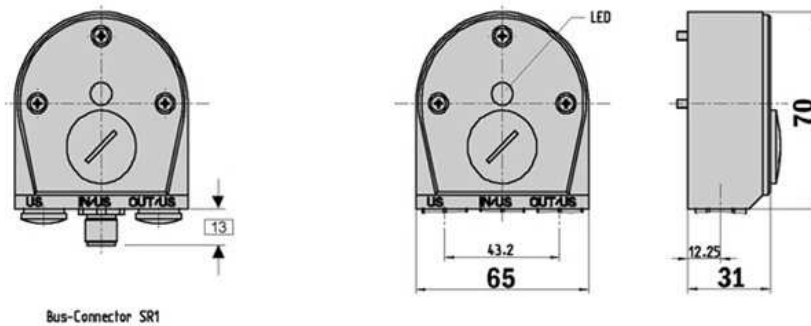

Model Name > [AD-ATM60-SR1CO](#)
Part No. > [2031686](#)

Technical data

Accessory family:	Bus adapters
Signal type:	CANopen
Status LED:	-
Enclosure rating:	IP 67
Number of slots:	1
Note:	Bus adaptor SR1, 1 x M12, 5-pin

Dimensional drawing