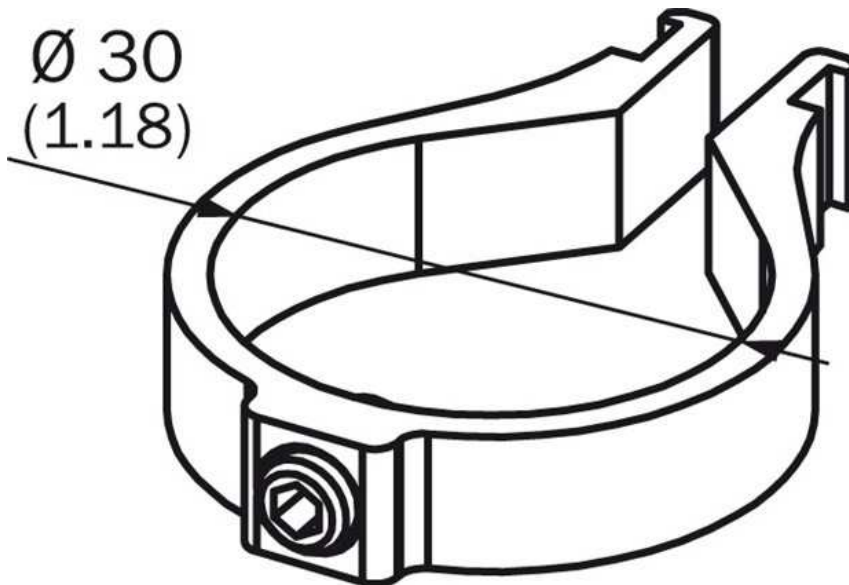

Model Name > [BEF-2SMMEAAL4](#)
Part No. > [2044847](#)

Technical data

Accessory group:	Terminal and alignment brackets
Accessory family:	Alignment brackets
Description:	Omega bracket, rotatable, fixable with only one screw, for mounting on the swivel mount
Packing unit:	4
Suitable for:	Alle Schutzfeldhöhen im großen Gehäuse

Dimensional drawing