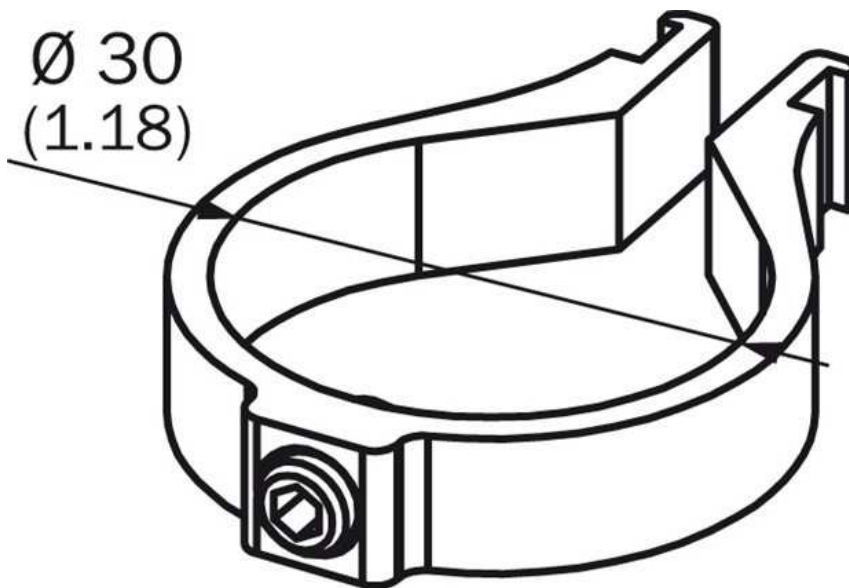

Model Name > [BEF-2SMMEAAL2](#)
Part No. > [2045883](#)

Technical data

Accessory group:	Terminal and alignment brackets
Accessory family:	Alignment brackets
Material:	Aluminum
Description:	Omega bracket (30 mm), mounting position: face side
Packing unit:	2

Dimensional drawing