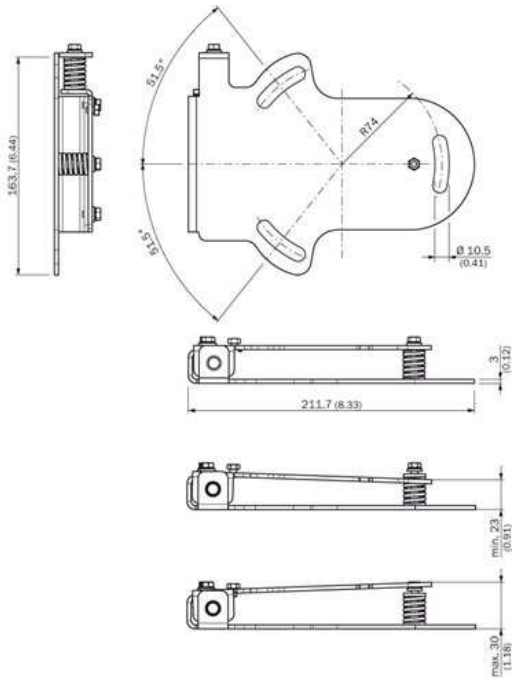

Model Name > [BEF-DME/ISD](#)
Part No. > [2046052](#)

Technical data

Accessory group:	Terminal and alignment brackets
Accessory family:	Alignment brackets
Description:	Alignment unit for DME4000/ISD400, aluminum, anodised

Dimensional drawing

All dimensions in mm (inch)